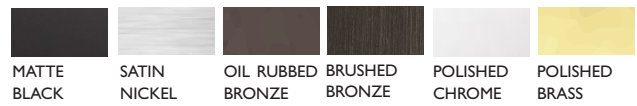

Pro Series Locksets

Ball

MATTE BLACK

FUNCTION	PRODUCT #
A Dummy/decorative	779082
B Passage/hall & closet	779090
C Privacy/bed & bath	779108
D Keyed entry	779116

SATIN NICKEL

FUNCTION	PRODUCT #
A Dummy/decorative	781856
B Passage/hall & closet	781872
C Privacy/bed & bath	781864
D Keyed entry	781880

OIL RUBBED BRONZE

FUNCTION	PRODUCT #
A Dummy/decorative	791616
B Passage/hall & closet	791582
C Privacy/bed & bath	791590
D Keyed entry	791608

POLISHED BRASS

FUNCTION	PRODUCT #
A Dummy/decorative	783191
B Passage/hall & closet	782912
C Privacy/bed & bath	782920
D Keyed entry	782938

Egg

MATTE BLACK

FUNCTION	PRODUCT #
A Dummy/decorative	779165
B Passage/hall & closet	779173
C Privacy/bed & bath	779181
D Keyed entry	779199

SATIN NICKEL

FUNCTION	PRODUCT #
A Dummy/decorative	750620
B Passage/hall & closet	750489
C Privacy/bed & bath	750497
D Keyed entry	750505

OIL RUBBED BRONZE

FUNCTION	PRODUCT #
A Dummy/decorative	750653
B Passage/hall & closet	750570
C Privacy/bed & bath	750588
Privacy - universal	740498
D Keyed entry	750596

Note: All pro series locks standard with 2-way latch. Some items available with 6-way/universal latch as noted in descriptions.