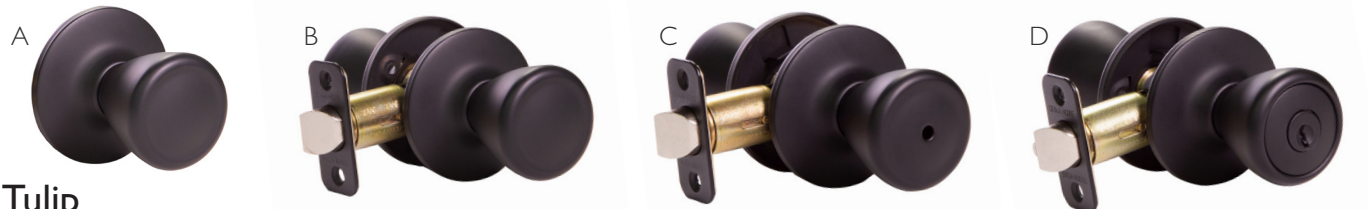

OIL RUBBED BRONZE

FUNCTION	PRODUCT #
A Dummy/decorative	753434
B Passage/hall & closet	753442
Passage - universal	753020
C Privacy/bed & bath	753459
Privacy - universal	753038
D Keyed entry	753467
Keyed entry & deadbolt	701813

POLISHED CHROME

FUNCTION	PRODUCT #
A Dummy/decorative	779017
B Passage/hall & closet	779033
C Privacy/bed & bath	779041
D Keyed entry	779025

POLISHED BRASS

FUNCTION	PRODUCT #
A Dummy/decorative	▲ 753251
B Passage/hall & closet	753269
C Privacy/bed & bath	753277
D Keyed entry	753285