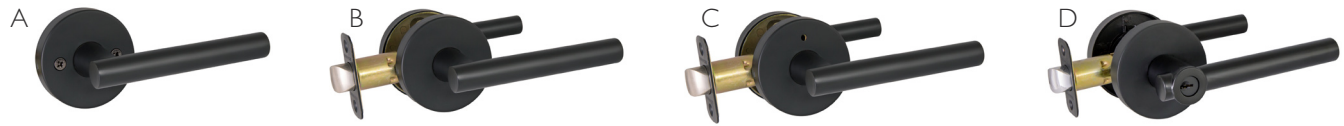

Emblem Series Locksets

Eastport

MATTE BLACK

FUNCTION	PRODUCT #
A Dummy/decorative	582601
B Passage/hall & closet	582627
C Privacy/bed & bath	582635
D Keyed entry	582619
Keyed entry and deadbolt	582650
Handleset	582643

SATIN NICKEL

FUNCTION	PRODUCT #
A Dummy/decorative	580944
B Passage/hall & closet	580951
C Privacy/bed & bath	580969
D Keyed entry	580977