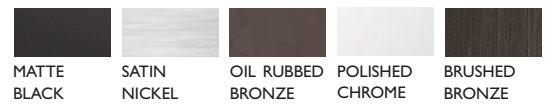

Matte black finish coordinates with modern, industrial, and rustic farmhouse styles alike

Pro Entry Handlesets

Coventry

MATTE BLACK

INSIDE TRIM	PRODUCT #
B Springdale	778910
E Cambridge	778969

POLISHED CHROME