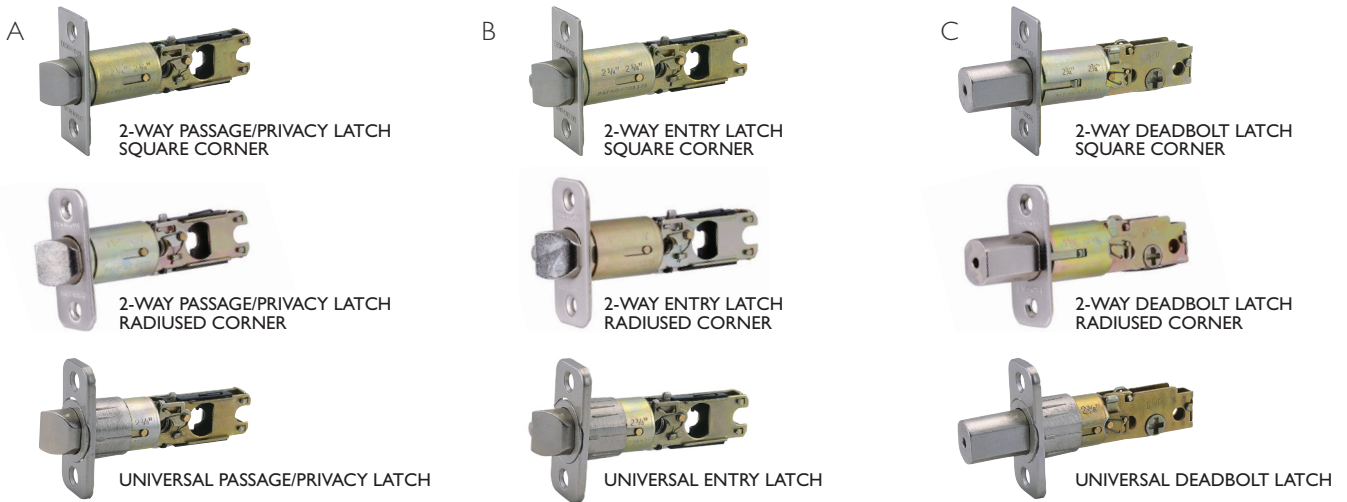

Pro Series Latches

Adjustable Replacement Latches

MATTE BLACK

FUNCTION	SQUARE CORNER	RADIUS CORNER	UNIVERSAL LATCH
A Passage/privacy	779330	779314	779322
B Entry/deadlock	779280		779298
C Deadbolt		779306	

SATIN NICKEL

FUNCTION	SQUARE CORNER	RADIUS CORNER	UNIVERSAL LATCH
A Passage/privacy		790253	
B Entry/deadlock	790782	▲790402	
C Deadbolt	790758	790634	783332

OIL RUBBED BRONZE

FUNCTION	SQUARE CORNER	RADIUS CORNER	UNIVERSAL LATCH
A Passage/privacy	▲705806	▲790287	783357
B Entry/deadlock	703561	790527	783340
C Deadbolt	728279		783365

POLISHED BRASS

FUNCTION	SQUARE CORNER	RADIUS CORNER	UNIVERSAL LATCH
A Passage/privacy		▲790212	▲783175
B Entry/deadlock	▲786111	▲790295	
C Deadbolt	786103	▲790618	783217

ANTIQUÉ BRASS

FUNCTION	RADIUS CORNER	UNIVERSAL LATCH
B Entry/deadlock	▲790360	▲753848

SATIN CHROME

FUNCTION	UNIVERSAL LATCH
A Passage/privacy	▲787382
B Entry/deadlock	▲787390

Fixed Replacement Latches

SATIN NICKEL

FUNCTION	SQUARE CORNER	RADIUS CORNER	UNIVERSAL LATCH
A Passage/privacy		▲780452	
B Entry/deadlock		▲780445