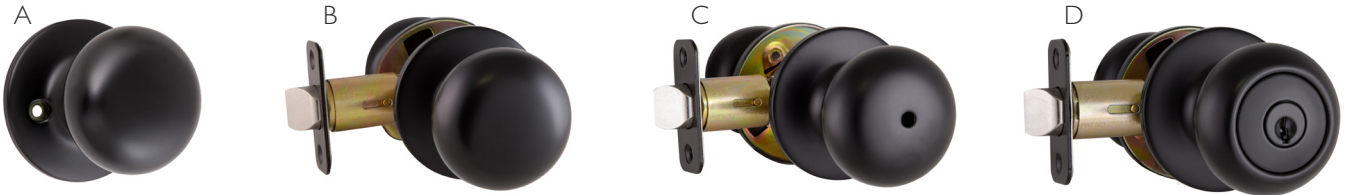

Ironwood

SATIN NICKEL

FUNCTION	PRODUCT #
A Dummy/decorative	755421
B Passage/hall & closet	755413
C Privacy/bed & bath	755405

BRUSHED BRONZE

FUNCTION	PRODUCT #
A Dummy/decorative	702449
B Passage/hall & closet	702423
C Privacy/bed & bath	702431

Note: All pro series locks standard with 2-way latch. Some items available with 6-way/universal latch as noted in descriptions.

Pro Series Locksets

Cambridge

MATTE BLACK

FUNCTION	PRODUCT #
A Dummy/decorative	778928
B Passage/hall & closet	778951
C Privacy/bed & bath	778944
D Keyed entry	778936