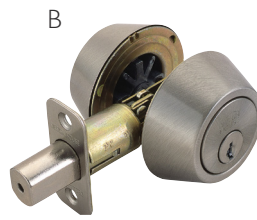

Note: All pro series locks standard with 2-way latch. Some items available with 6-way/universal latch as noted in descriptions.

Pro Series Deadbolts and Strikeplates

Deadbolts

NEW

MATTE BLACK

FUNCTION	PRODUCT #
A Single cylinder	780262