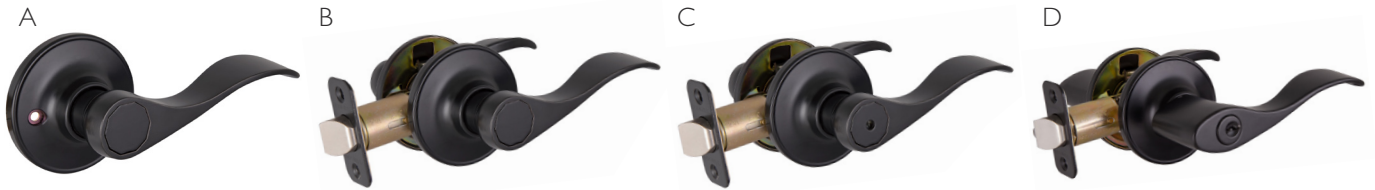

Pro Series Locksets

Springdale

MATTE BLACK

FUNCTION	PRODUCT #
A Dummy/decorative	778878
B Passage/hall & closet	778894
C Privacy/bed & bath	778902
D Keyed entry	778886

SATIN NICKEL

FUNCTION	PRODUCT #
A Dummy/decorative	700609
B Passage/hall & closet	700484
Passage - universal	742841
C Privacy/bed & bath	700492
Privacy - universal	742858
D Keyed entry	700500

OIL RUBBED BRONZE

FUNCTION	PRODUCT #
A Dummy/decorative	700617
B Passage/hall & closet	700526
C Privacy/bed & bath	700534
D Keyed entry	700542

POLISHED CHROME

FUNCTION	PRODUCT #
A Dummy/decorative	778977
B Passage/hall & closet	778993
C Privacy/bed & bath	779009
D Keyed entry	778985