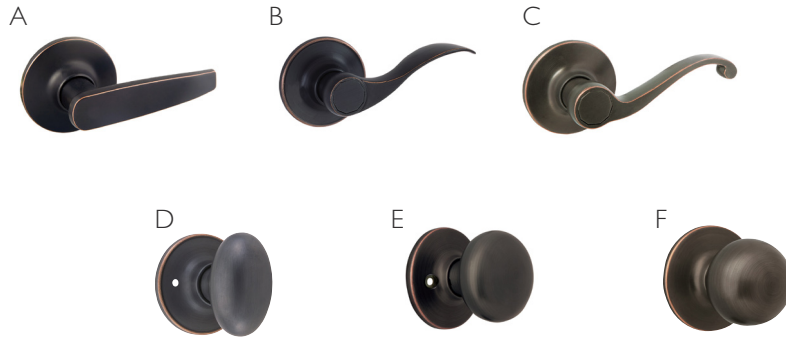

SATIN NICKEL

FUNCTION	PRODUCT #
A Dummy/decorative	580944
B Passage/hall & closet	580951
C Privacy/bed & bath	580969
D Keyed entry	580977

Deadbolts

Includes 2W adjustable latch

MATTE BLACK

FUNCTION	PRODUCT #
A Square single cylinder	595702
B Round single cylinder	595710

SATIN NICKEL

FUNCTION	PRODUCT #
A Square single cylinder	▲ 581835
B Round single cylinder	▲ 581868

Universal latches

Radius and square corner faceplates included

FUNCTION	PRODUCT #	FINISH	PRODUCT #	FINISH
A 6W Entry latch	582189	Satin nickel	▲ 582197	Bronze
B 6W Passage latch	582213	Satin nickel	582221	Bronze
C 6W Deadbolt latch	582247	Satin nickel	▲ 582254	Bronze

Includes 2W adjustable latch

Springdale Keyed Entry Features & Benefits

Anti-bump technology for enhanced security

Single cylinder deadbolt with keyed lock exterior and thumbturn interior

Fully reversible for both left- or right-hand doors

Matte black finish coordinates with modern, industrial, and rustic farmhouse styles alike

Pro Entry Handlesets

Coventry

MATTE BLACK

INSIDE TRIM	PRODUCT #
B Springdale	778910
E Cambridge	778969

POLISHED CHROME