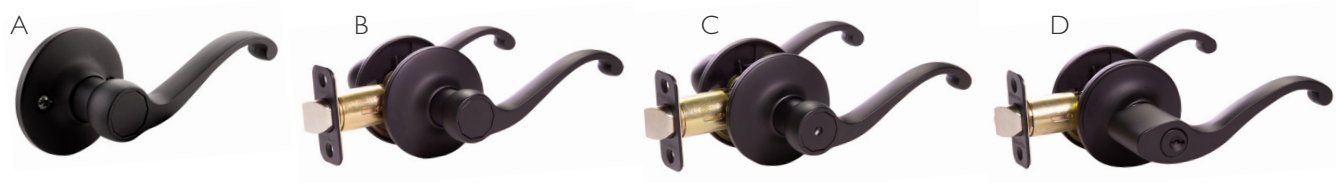

Pro Series Locksets

Scroll

MATTE BLACK

FUNCTION	PRODUCT #
A Dummy/decorative	779207
B Passage/hall & closet	779215
C Privacy/bed & bath	779223
D Keyed entry	779231

SATIN NICKEL

FUNCTION	PRODUCT #
A Dummy/decorative	781815
B Passage/hall & closet	781831
Passage - universal	740365
C Privacy/bed & bath	781823
Privacy - universal	740399
D Keyed entry	784918

OIL RUBBED BRONZE

FUNCTION	PRODUCT #
A Dummy/decorative	791657
B Passage/hall & closet	791624
Passage - universal	740373
C Privacy/bed & bath	791632
Privacy - universal	740407
D Keyed entry	791640

POLISHED BRASS

FUNCTION	PRODUCT #
A Dummy/decorative	775338
B Passage/hall & closet	783035
C Privacy/bed & bath	783043
D Keyed entry	784892