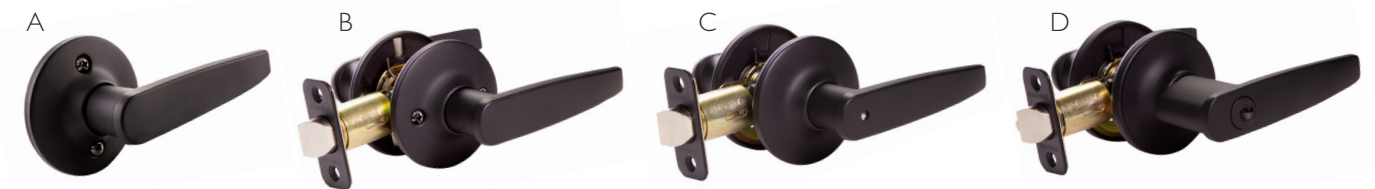

Pro Series Locksets

Springdale

MATTE BLACK

FUNCTION	PRODUCT #
A Dummy/decorative	778878
B Passage/hall & closet	778894
C Privacy/bed & bath	778902
D Keyed entry	778886

SATIN NICKEL

FUNCTION	PRODUCT #
A Dummy/decorative	700609
B Passage/hall & closet	700484
Passage - universal	742841
C Privacy/bed & bath	700492
Privacy - universal	742858
D Keyed entry	700500

OIL RUBBED BRONZE

FUNCTION	PRODUCT #
A Dummy/decorative	700617
B Passage/hall & closet	700526
C Privacy/bed & bath	700534
D Keyed entry	700542

POLISHED CHROME

FUNCTION	PRODUCT #
A Dummy/decorative	778977
B Passage/hall & closet	778993
C Privacy/bed & bath	779009
D Keyed entry	778985