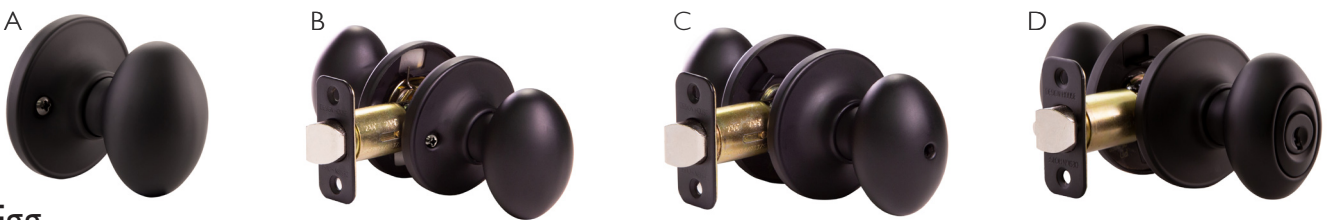

SATIN NICKEL

FUNCTION	PRODUCT #
A Dummy/decorative	781856
B Passage/hall & closet	781872
C Privacy/bed & bath	781864
D Keyed entry	781880

OIL RUBBED BRONZE

FUNCTION	PRODUCT #
A Dummy/decorative	791616
B Passage/hall & closet	791582
C Privacy/bed & bath	791590
D Keyed entry	791608

POLISHED BRASS

FUNCTION	PRODUCT #
A Dummy/decorative	783191
B Passage/hall & closet	782912
C Privacy/bed & bath	782920
D Keyed entry	782938

Egg

MATTE BLACK

FUNCTION	PRODUCT #
A Dummy/decorative	779165
B Passage/hall & closet	779173
C Privacy/bed & bath	779181
D Keyed entry	779199