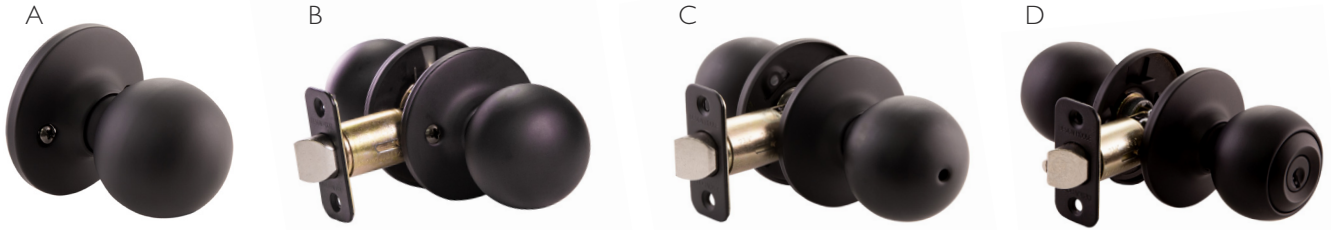

Pro Series Locksets

Ball

MATTE BLACK

FUNCTION	PRODUCT #
A Dummy/decorative	779082
B Passage/hall & closet	779090
C Privacy/bed & bath	779108
D Keyed entry	779116

SATIN NICKEL

FUNCTION	PRODUCT #
A Dummy/decorative	781856
B Passage/hall & closet	781872
C Privacy/bed & bath	781864
D Keyed entry	781880

OIL RUBBED BRONZE

FUNCTION	PRODUCT #
A Dummy/decorative	791616
B Passage/hall & closet	791582
C Privacy/bed & bath	791590
D Keyed entry	791608

POLISHED BRASS

FUNCTION	PRODUCT #
A Dummy/decorative	783191
B Passage/hall & closet	782912
C Privacy/bed & bath	782920
D Keyed entry	782938