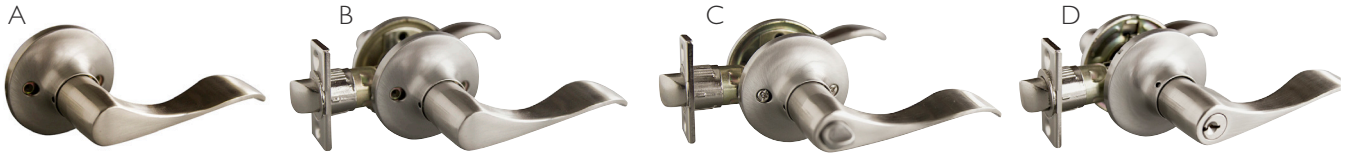

OIL RUBBED BRONZE

FUNCTION	PRODUCT #
A Dummy/decorative	728691
B Passage/hall & closet	728717
C Privacy/bed & bath	728725
D Keyed entry	728709
Keyed entry & deadbolt	728733

POLISHED BRASS

FUNCTION	PRODUCT #
A Dummy/decorative	▲ 728287
B Passage/hall & closet	728303
C Privacy/bed & bath	728311
D Keyed entry	728295
Keyed entry & deadbolt	728329

ANTIQUE BRASS

FUNCTION	PRODUCT #
D Keyed entry	728345

Stratford

SATIN NICKEL

FUNCTION	PRODUCT #
A Dummy/decorative RH	727925
Dummy/decorative LH	726984
B Passage/hall & closet	727941
C Privacy/bed & bath	727958
D Keyed entry	727933
Keyed entry & deadbolt	727966