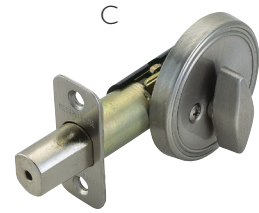

Note: All pro series locks standard with 2-way latch. Some items available with 6-way/universal latch as noted in descriptions.

Pro Series Deadbolts and Strikeplates

Deadbolts

NEW

MATTE BLACK

FUNCTION	PRODUCT #
A Single cylinder	780262