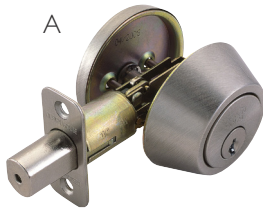

SATIN NICKEL

FUNCTION	PRODUCT #
A Square single cylinder	▲ 581835
B Round single cylinder	▲ 581868

Universal latches

Radius and square corner faceplates included

FUNCTION	PRODUCT #	FINISH	PRODUCT #	FINISH
A 6W Entry latch	582189	Satin nickel	▲ 582197	Bronze
B 6W Passage latch	582213	Satin nickel	582221	Bronze
C 6W Deadbolt latch	582247	Satin nickel	▲ 582254	Bronze

SATIN NICKEL

FUNCTION	PRODUCT #
A Dummy/decorative	750620
B Passage/hall & closet	750489
C Privacy/bed & bath	750497
D Keyed entry	750505

OIL RUBBED BRONZE

FUNCTION	PRODUCT #
A Dummy/decorative	750653
B Passage/hall & closet	750570
C Privacy/bed & bath	750588
Privacy - universal	740498
D Keyed entry	750596

Note: All pro series locks standard with 2-way latch. Some items available with 6-way/universal latch as noted in descriptions.

Pro Series Deadbolts and Strikeplates

Deadbolts

NEW

MATTE BLACK

FUNCTION	PRODUCT #
A Single cylinder	780262