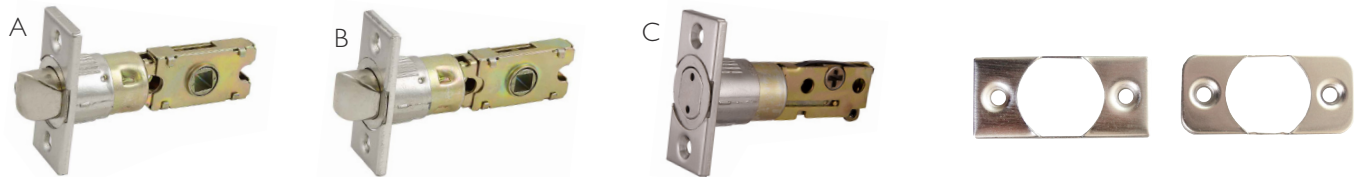

Emblem Series Locksets

Eastport

MATTE BLACK

FUNCTION	PRODUCT #
A Dummy/decorative	582601
B Passage/hall & closet	582627
C Privacy/bed & bath	582635
D Keyed entry	582619
Keyed entry and deadbolt	582650
Handleset	582643

SATIN NICKEL

FUNCTION	PRODUCT #
A Dummy/decorative	580944
B Passage/hall & closet	580951
C Privacy/bed & bath	580969
D Keyed entry	580977

Deadbolts

Includes 2W adjustable latch

MATTE BLACK

FUNCTION	PRODUCT #
A Square single cylinder	595702
B Round single cylinder	595710

SATIN NICKEL

FUNCTION	PRODUCT #
A Square single cylinder	▲ 581835
B Round single cylinder	▲ 581868

Universal latches

Radius and square corner faceplates included

FUNCTION	PRODUCT #	FINISH	PRODUCT #	FINISH
A 6W Entry latch	582189	Satin nickel	▲ 582197	Bronze
B 6W Passage latch	582213	Satin nickel	582221	Bronze
C 6W Deadbolt latch	582247	Satin nickel	▲ 582254	Bronze

Includes 2W adjustable latch

Springdale Keyed Entry Features & Benefits

Anti-bump technology for enhanced security

Single cylinder deadbolt with keyed lock exterior and thumbturn interior

Fully reversible for both left- or right-hand doors