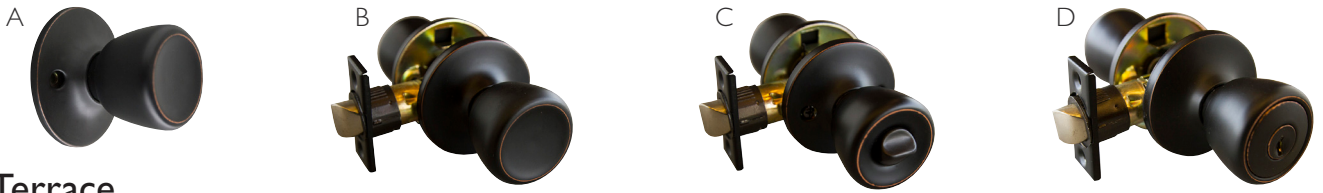

POLISHED BRASS

FUNCTION	SQUARE CORNER	RADIUS CORNER	UNIVERSAL LATCH
A Passage/privacy		▲790212	▲783175
B Entry/deadlock	▲786111	▲790295	
C Deadbolt	786103	▲790618	783217

ANTIQUÉ BRASS

FUNCTION	RADIUS CORNER	UNIVERSAL LATCH
B Entry/deadlock	▲790360	▲753848

SATIN CHROME

FUNCTION	UNIVERSAL LATCH
A Passage/privacy	▲787382
B Entry/deadlock	▲787390

Fixed Replacement Latches

SATIN NICKEL

FUNCTION	SQUARE CORNER	RADIUS CORNER	UNIVERSAL LATCH
A Passage/privacy		▲780452	
B Entry/deadlock		▲780445	

Gateway Series Lockset Universal Latch

Terrace

SATIN NICKEL

FUNCTION	PRODUCT #
A Dummy/decorative	728386
B Passage/hall & closet	▲ 728667
C Privacy/bed & bath	728675
D Keyed entry	728394
Keyed entry & deadbolt	728683