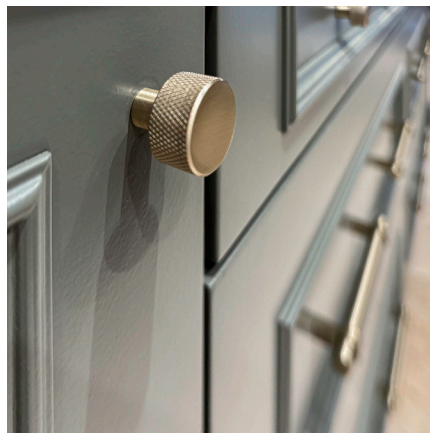

NEW

Cabinet Hardware

All new collections to elevate your space

PORTER PULL IN SATIN GOLD

Screws included for trouble-free installation

Modern finishes and sleek designs

Simple and functional updates

Buy with confidence

GAGE PULL IN MATTE BLACK

PORTER KNOB IN SATIN GOLD

EMERY PULL IN SATIN GOLD AND MATTE BLACK

NEW

Cabinet Hardware

Emery Pull

PRODUCT #	DESCRIPTION
189449-GDB	Satin gold and matte black, 3 ³ / ₄ " CC, 5 pk
189423-GDB	Satin gold and matte black, 5" CC, 5 pk
189449-BGD	Matte black and satin gold, 3 ³ / ₄ " CC, 5 pk
189423-BGD	Matte black and satin gold, 5" CC, 5 pk
189449-SG	Satin gold, 3 ³ / ₄ " CC, 5 pk
189423-SG	Satin gold, 5" CC, 5 pk
189449-MB	Matte black, 3 ³ / ₄ " CC, 5 pk
189423-MB	Matte black, 5" CC, 5 pk
189449-SN	Satin nickel, 3 ³ / ₄ " CC, 5 pk
189423-SN	Satin nickel, 5" CC, 5 pk

Porter pull

PRODUCT #	DESCRIPTION
189464-GDB	Satin gold and matte black, 3 ³ / ₄ " CC, 5 pk
189472-GDB	Satin gold and matte black, 5" CC, 5 pk
189464-SG	Satin gold, 3 ³ / ₄ " CC, 5 pk
189472-SG	Satin gold, 5" CC, 5 pk
189464-MB	Matte black, 3 ³ / ₄ " CC, 5 pk
189472-MB	Matte black, 5" CC, 5 pk

PRODUCT #	DESCRIPTION
189167	Matte black, 5" CC, 10 pk
189159	Satin nickel, 5" CC, 10 pk

Stone Ridge pull

PRODUCT #	DESCRIPTION
189480-BSN	Matte black and satin nickel, 3 ³ / ₄ " CC, 5 pk
189498-BSN	Matte black and satin nickel, 5" CC, 5 pk