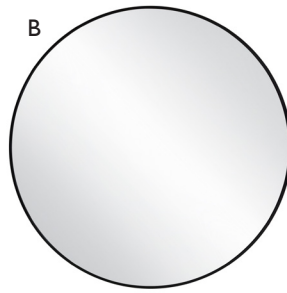

Sleek metal frame provides a modern and minimalist style aesthetic

Perfect for use in entryways, hallways, bedrooms, bathrooms, living rooms, and more

PRODUCT #	DESCRIPTION	DIMENSIONS
A 596528-GLD	Maeve 30" x 20" arch mirror in gold	20" w x 1 1/4" d x 30" h
596726-GLD	Maeve 24" x 36" arch mirror in gold	24" w x 1 1/4" d x 36" h
B 596528-BLK	Maeve 30" x 20" arch mirror in black	20" w x 1 1/4" d x 30" h
596726-BLK	Maeve 24" x 36" arch mirror in black	24" w x 1 1/4" d x 36" h
C 596528-SLV	Maeve 30" x 20" arch mirror in silver	20" w x 1 1/4" d x 30" h
596726-SLV	Maeve 24" x 36" arch mirror in silver	24" w x 1 1/4" d x 36" h

Isla Collection • GOLD, BLACK, AND SILVER

PRODUCT #	DESCRIPTION	DIMENSIONS
A 596510-GLD	Isla 20" x 30" soft corner rectangle mirror in gold	20" w x 1 1/4" d x 30" h
596718-GLD	Isla 24" x 36" soft corner rectangle mirror in gold	24" w x 1 1/4" d x 36" h
B 596510-BLK	Isla 20" x 30" soft corner rectangle mirror in black	20" w x 1 1/4" d x 30" h
596718-BLK	Isla 24" x 36" soft corner rectangle mirror in black	24" w x 1 1/4" d x 36" h
C 596510-SLV	Isla 20" x 30" soft corner rectangle mirror in silver	20" w x 1 1/4" d x 30" h
596718-SLV	Isla 24" x 36" soft corner rectangle mirror in silver	24" w x 1 1/4" d x 36" h

Shorewood Collection • WHITE AND ESPRESSO

PRODUCT #	DESCRIPTION	DIMENSIONS
A 547208-WHT	20" Mirror white	20" w x 3/4" d x 30" h
547216-WHT	24" Mirror white	24" w x 3/4" d x 30" h
547224-WHT	30" Mirror white	30" w x 3/4" d x 30" h
B 547075-ESP	20" Mirror espresso	20" w x 3/4" d x 30" h
547083-ESP	24" Mirror espresso	24" w x 3/4" d x 30" h
547091-ESP	30" Mirror espresso	30" w x 3/4" d x 30" h
568949	36" Mirror espresso	36" w x 3/4" d x 42" h
547109-ESP	40" Mirror espresso	40" w x 3/4" d x 30" h