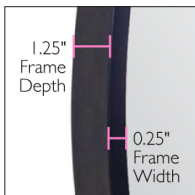

Sleek metal frame provides a modern and minimalist style aesthetic

Perfect for use in entryways, hallways, bedrooms, bathrooms, living rooms, and more

PRODUCT #	DESCRIPTION	DIMENSIONS
A 596528-GLD	Maeve 30" x 20" arch mirror in gold	20" w x 1 1/4" d x 30" h
596726-GLD	Maeve 24" x 36" arch mirror in gold	24" w x 1 1/4" d x 36" h
B 596528-BLK	Maeve 30" x 20" arch mirror in black	20" w x 1 1/4" d x 30" h
596726-BLK	Maeve 24" x 36" arch mirror in black	24" w x 1 1/4" d x 36" h
C 596528-SLV	Maeve 30" x 20" arch mirror in silver	20" w x 1 1/4" d x 30" h
596726-SLV	Maeve 24" x 36" arch mirror in silver	24" w x 1 1/4" d x 36" h

Kenna Collection • GOLD, BLACK, AND SILVER

PRODUCT #	DESCRIPTION	DIMENSIONS
A 587188-GLD	24" Round mirror in gold	24" w x 1 1/10" d x 24" h
587196-GLD	28" Round mirror in gold	28" w x 1 1/10" d x 28" h
596536-GLD	36" Round mirror in gold	36" w x 1 1/4" d x 36" h
B 587188	24" Round mirror in black	24" w x 1 1/10" d x 24" h
587196	28" Round mirror in black	28" w x 1 1/10" d x 28" h
596536-BLK	36" Round mirror in black	36" w x 1 1/4" d x 36" h
C 587188-SLV	24" Round mirror in silver	24" w x 1 1/10" d x 24" h
587196-SLV	28" Round mirror in silver	28" w x 1 1/10" d x 28" h
596536-SLV	36" Round mirror in silver	36" w x 1 1/4" d x 36" h

Isla Collection • GOLD, BLACK, AND SILVER

PRODUCT #	DESCRIPTION	DIMENSIONS
A 596510-GLD	Isla 20" x 30" soft corner rectangle mirror in gold	20" w x 1 1/4" d x 30" h
596718-GLD	Isla 24" x 36" soft corner rectangle mirror in gold	24" w x 1 1/4" d x 36" h
B 596510-BLK	Isla 20" x 30" soft corner rectangle mirror in black	20" w x 1 1/4" d x 30" h
596718-BLK	Isla 24" x 36" soft corner rectangle mirror in black	24" w x 1 1/4" d x 36" h
C 596510-SLV	Isla 20" x 30" soft corner rectangle mirror in silver	20" w x 1 1/4" d x 30" h
596718-SLV	Isla 24" x 36" soft corner rectangle mirror in silver	24" w x 1 1/4" d x 36" h