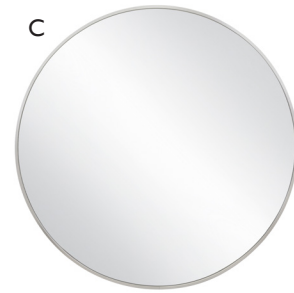

Sleek metal frame provides a modern and minimalist style aesthetic

Perfect for use in entryways, hallways, bedrooms, bathrooms, living rooms, and more

PRODUCT #	DESCRIPTION	DIMENSIONS
A 596528-GLD	Maeve 30" x 20" arch mirror in gold	20" w x 1 1/4" d x 30" h
596726-GLD	Maeve 24" x 36" arch mirror in gold	24" w x 1 1/4" d x 36" h
B 596528-BLK	Maeve 30" x 20" arch mirror in black	20" w x 1 1/4" d x 30" h
596726-BLK	Maeve 24" x 36" arch mirror in black	24" w x 1 1/4" d x 36" h
C 596528-SLV	Maeve 30" x 20" arch mirror in silver	20" w x 1 1/4" d x 30" h
596726-SLV	Maeve 24" x 36" arch mirror in silver	24" w x 1 1/4" d x 36" h

Kenna Collection • GOLD, BLACK, AND SILVER

PRODUCT #	DESCRIPTION	DIMENSIONS
A 587188-GLD	24" Round mirror in gold	24" w x 1 1/10" d x 24" h
587196-GLD	28" Round mirror in gold	28" w x 1 1/10" d x 28" h
596536-GLD	36" Round mirror in gold	36" w x 1 1/4" d x 36" h
B 587188	24" Round mirror in black	24" w x 1 1/10" d x 24" h
587196	28" Round mirror in black	28" w x 1 1/10" d x 28" h
596536-BLK	36" Round mirror in black	36" w x 1 1/4" d x 36" h
C 587188-SLV	24" Round mirror in silver	24" w x 1 1/10" d x 24" h
587196-SLV	28" Round mirror in silver	28" w x 1 1/10" d x 28" h
596536-SLV	36" Round mirror in silver	36" w x 1 1/4" d x 36" h

Isla Collection • GOLD, BLACK, AND SILVER

PRODUCT #	DESCRIPTION	DIMENSIONS
A 596510-GLD	Isla 20" x 30" soft corner rectangle mirror in gold	20" w x 1 1/4" d x 30" h
596718-GLD	Isla 24" x 36" soft corner rectangle mirror in gold	24" w x 1 1/4" d x 36" h
B 596510-BLK	Isla 20" x 30" soft corner rectangle mirror in black	20" w x 1 1/4" d x 30" h
596718-BLK	Isla 24" x 36" soft corner rectangle mirror in black	24" w x 1 1/4" d x 36" h
C 596510-SLV	Isla 20" x 30" soft corner rectangle mirror in silver	20" w x 1 1/4" d x 30" h
596718-SLV	Isla 24" x 36" soft corner rectangle mirror in silver	24" w x 1 1/4" d x 36" h