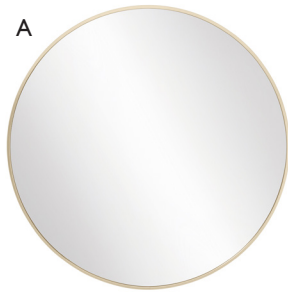

Framed Mirrors

MAEVE ARCH COLLECTION
KENNA COLLECTION
ISLA COLLECTION
SHOREWOOD COLLECTION
CONCORD COLLECTION

The Design House Framed Mirrors will bring a blend of modern elegance to your walls. With their minimalist design, these mirrors are perfect for amplifying both natural and artificial light, illuminating various areas like bedrooms, bathrooms, entryways, living rooms, and offices. Their elegant design is sure to make a charming first impression.

Sleek metal frame provides a modern and minimalist style aesthetic

Perfect for use in entryways, hallways, bedrooms, bathrooms, living rooms, and more

PRODUCT #	DESCRIPTION	DIMENSIONS
A 596528-GLD	Maeve 30" x 20" arch mirror in gold	20" w x 1 1/4" d x 30" h
596726-GLD	Maeve 24" x 36" arch mirror in gold	24" w x 1 1/4" d x 36" h
B 596528-BLK	Maeve 30" x 20" arch mirror in black	20" w x 1 1/4" d x 30" h
596726-BLK	Maeve 24" x 36" arch mirror in black	24" w x 1 1/4" d x 36" h
C 596528-SLV	Maeve 30" x 20" arch mirror in silver	20" w x 1 1/4" d x 30" h
596726-SLV	Maeve 24" x 36" arch mirror in silver	24" w x 1 1/4" d x 36" h

Isla Collection • GOLD, BLACK, AND SILVER

PRODUCT #	DESCRIPTION	DIMENSIONS
A 596510-GLD	Isla 20" x 30" soft corner rectangle mirror in gold	20" w x 1 1/4" d x 30" h
596718-GLD	Isla 24" x 36" soft corner rectangle mirror in gold	24" w x 1 1/4" d x 36" h
B 596510-BLK	Isla 20" x 30" soft corner rectangle mirror in black	20" w x 1 1/4" d x 30" h
596718-BLK	Isla 24" x 36" soft corner rectangle mirror in black	24" w x 1 1/4" d x 36" h
C 596510-SLV	Isla 20" x 30" soft corner rectangle mirror in silver	20" w x 1 1/4" d x 30" h
596718-SLV	Isla 24" x 36" soft corner rectangle mirror in silver	24" w x 1 1/4" d x 36" h