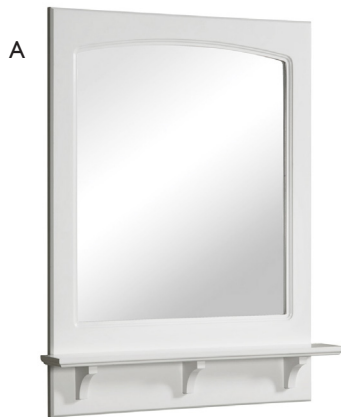

Concord Collection • WHITE

PRODUCT #	DESCRIPTION	DIMENSIONS
A 539916-WHT	24" Mirror with open shelf	23 3/4" w x 4" d x 31" h
539940-WHT	36" Mirror with open shelf	37 1/2" w x 4" d x 31" h
B 541581-WHT	Cottage mirror	21" w x 1 3/4" d x 24" h