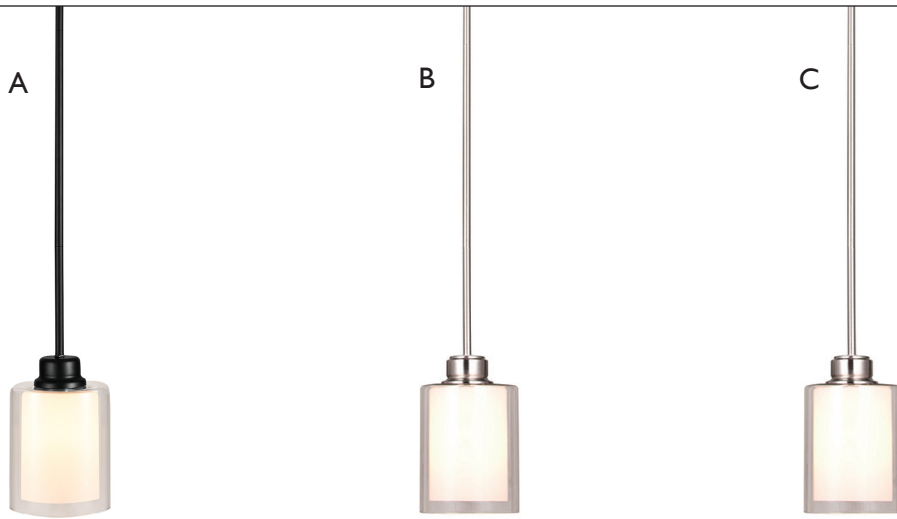

# Oslo

WALL & VANITY LIGHTS

PENDANTS

CHANDELIERS

The Design House Oslo lights will brighten your bathroom or open space with their classic frosted glass shades and satin nickel and matte black finishes. Constructed of formed steel, these stylish fixtures are a versatile lighting solution for indoor use. The elegant design is sure to make a charming first impression.

### Wall and Vanity Lights

SATIN NICKEL

PRODUCT #	DESCRIPTION	BACKPLATE DIMENSIONS
A 556134	One light wall light in satin nickel	4 <sup>8</sup> / <sub>9</sub> " h x 4 <sup>8</sup> / <sub>9</sub> " w
B 556142	Two light vanity light in satin nickel	4 <sup>9</sup> / <sub>10</sub> " h x 24" w
C 556159	Three light vanity light in satin nickel	4 <sup>9</sup> / <sub>10</sub> " h x 32" w
D 556167	Four light vanity light in satin nickel	4 <sup>9</sup> / <sub>10</sub> " h x 40 <sup>1</sup> / <sub>6</sub> " w
E 556175	Five light vanity light in satin nickel	4 <sup>9</sup> / <sub>10</sub> " h x 24" w

### Vanity Lights with Wide Backplates

SATIN NICKEL

PRODUCT #	DESCRIPTION	BACKPLATE DIMENSIONS
A 579300	Three light vanity light in satin nickel	8 <sup>7</sup> / <sub>8</sub> " h x 24" w x 6 <sup>7</sup> / <sub>8</sub> " d
B 579318	Four light vanity light	8 <sup>7</sup> / <sub>8</sub> " h x 31 <sup>7</sup> / <sub>8</sub> " w x 6 <sup>7</sup> / <sub>8</sub> " d