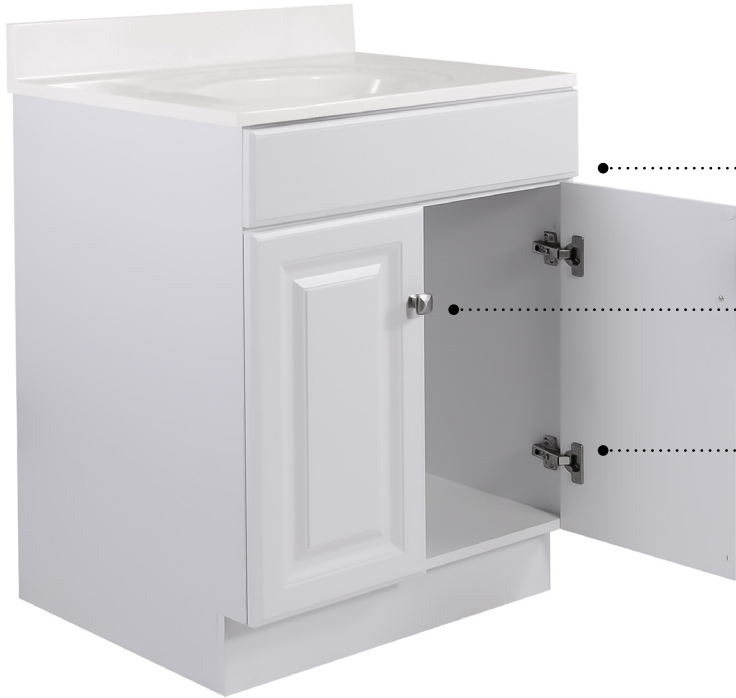

- Ready-to-assemble
- Camlock connectors for fast and easy assembly
- Frameless design for increased storage space and accessibility
- Satin nickel hardware
- TSCA TITLE VI compliant
- Faucets sold separately
- All vanity tops are 4" drilled 3 hole tops unless otherwise noted
- All tops include backsplash unless otherwise noted

A

Made from lightweight yet durable MDF wood

Durable white semi-gloss finish and satin nickel hardware

Easy to assemble and includes adjustable, concealed hinges

PRODUCT #	VANITY DESCRIPTION	TOP DESCRIPTION
18" x 16"		
591024	One door vanity	Solid White Cultured Marble, Oval
591032	One door vanity	White on White Cultured Marble, Oval
591040	One door vanity	Single Hole Solid White Cultured Marble, Oval
24" x 18"		
591198	Two door vanity	Solid White Cultured Marble, Oval
591206	Two door vanity	White on White Cultured Marble, Oval
24" x 21"		
A 586453	Two door vanity	Solid White Cultured Marble, Oval
591164	Two door vanity	White on White Cultured Marble, Oval
591065	Two door vanity	Solid White Camilla Cultured Marble, Rectangle
591172	Two door vanity	Single Hole Solid White Cultured Marble, Oval