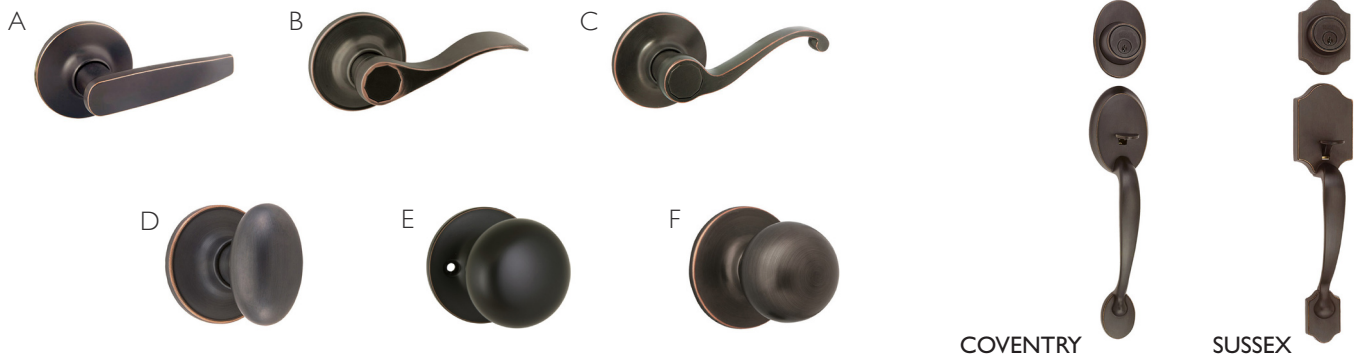

Pro Series Locksets

SPRINGDALE • DELAVAN • SCROLL
IRONWOOD • CAMBRIDGE
EGG • TULIP • BALL

- **Quality Finish with TruMatch™** – TruMatch finishes ensure matching finishes across all product categories from bath accessories and plumbing to vanity lights and cabinet hardware. The TruMatch program uses computerized plating finishes during our manufacturing process to provide the highest quality, appearance, and durability. Plating finishes are designed and tested to withstand over 96 hours of salt spray and are guaranteed to give you years of performance.
- **Corrosion Resistant Surface** – physical vapor deposition, or PVD, is a finish that is applied most commonly to bathroom fixtures and entry hardware due to their frequent exposure to moisture and/or salt air. This finish creates a durable surface that is scratch, corrosion and tarnish resistant. It also aids in preventing finish discoloration or patina.
- Five TruMatch™ finishes coordinate with any style
- Contractor-preferred adjustable latch for large projects
- Custom keying services available for a single door or multiple buildings
- Available in 8 classic and modern profiles

DELAVAN

CAMBRIDGE

TULIP

Coventry Handlesets

MATTE BLACK

INSIDE TRIM	TWO WAY LATCH PRODUCT#
B Springdale	778910
E Cambridge	778969

OIL RUBBED BRONZE

INSIDE TRIM	TWO WAY LATCH PRODUCT#
A Delavan	702050
B Springdale	700567
C Scroll	791699
D Egg	750232
E Cambridge	753566
F Ball	791681

SATIN NICKEL

INSIDE TRIM	TWO WAY LATCH PRODUCT#
A Delavan	702068
B Springdale	700682
C Scroll	783514
E Cambridge	753533
F Ball	783498

POLISHED CHROME

INSIDE TRIM	TWO WAY LATCH PRODUCT#
B Springdale	779066
E Cambridge	779074

Sussex Handlesets

SATIN NICKEL

INSIDE TRIM	TWO WAY LATCH PRODUCT#
B Springdale	753897

OIL RUBBED BRONZE

INSIDE TRIM	TWO WAY LATCH PRODUCT#
B Springdale	753921
C Scroll	753806
E Cambridge	753624

Springdale

MATTE BLACK