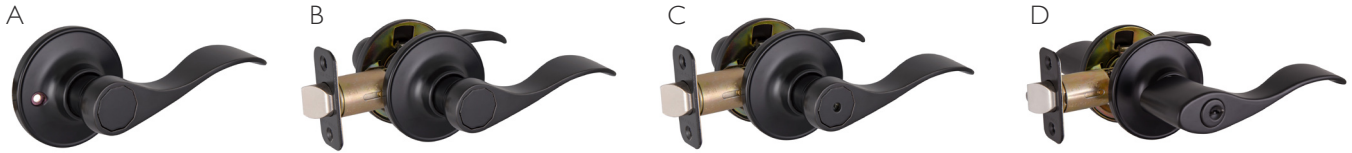

Pro Series Locksets

SPRINGDALE • DELAVAN • SCROLL
IRONWOOD • CAMBRIDGE
EGG • TULIP • BALL

- **Quality Finish with TruMatch™** – TruMatch finishes ensure matching finishes across all product categories from bath accessories and plumbing to vanity lights and cabinet hardware. The TruMatch program uses computerized plating finishes during our manufacturing process to provide the highest quality, appearance, and durability. Plating finishes are designed and tested to withstand over 96 hours of salt spray and are guaranteed to give you years of performance.
- **Corrosion Resistant Surface** – physical vapor deposition, or PVD, is a finish that is applied most commonly to bathroom fixtures and entry hardware due to their frequent exposure to moisture and/or salt air. This finish creates a durable surface that is scratch, corrosion and tarnish resistant. It also aids in preventing finish discoloration or patina.
- Five TruMatch™ finishes coordinate with any style
- Contractor-preferred adjustable latch for large projects
- Custom keying services available for a single door or multiple buildings
- Available in 8 classic and modern profiles

DELAVAN

CAMBRIDGE

TULIP

Coventry Handlesets

MATTE BLACK

INSIDE TRIM	TWO WAY LATCH PRODUCT#
B Springdale	778910
E Cambridge	778969

OIL RUBBED BRONZE

INSIDE TRIM	TWO WAY LATCH PRODUCT#
A Delavan	702050
B Springdale	700567
C Scroll	791699
D Egg	750232
E Cambridge	753566
F Ball	791681

SATIN NICKEL

INSIDE TRIM	TWO WAY LATCH PRODUCT#
A Delavan	702068
B Springdale	700682
C Scroll	783514
E Cambridge	753533
F Ball	783498

POLISHED CHROME

INSIDE TRIM	TWO WAY LATCH PRODUCT#
B Springdale	779066
E Cambridge	779074

Sussex Handlesets

SATIN NICKEL

INSIDE TRIM	TWO WAY LATCH PRODUCT#
B Springdale	753897

OIL RUBBED BRONZE

INSIDE TRIM	TWO WAY LATCH PRODUCT#
B Springdale	753921
C Scroll	753806
E Cambridge	753624

Springdale

MATTE BLACK