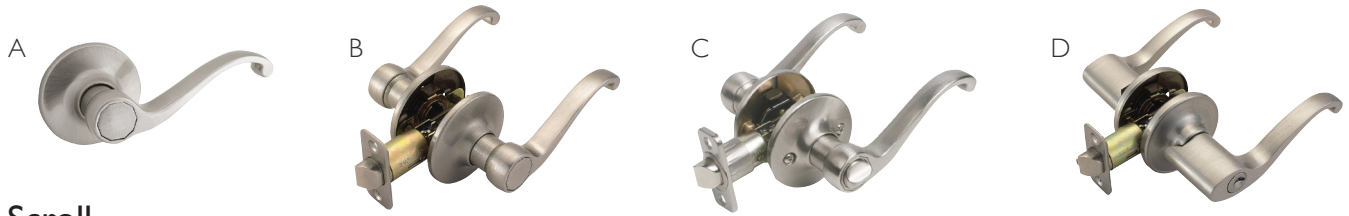

Pro Series Locksets

SPRINGDALE • DELAVAN • SCROLL
IRONWOOD • CAMBRIDGE
EGG • TULIP • BALL

- **Quality Finish with TruMatch™** – TruMatch finishes ensure matching finishes across all product categories from bath accessories and plumbing to vanity lights and cabinet hardware. The TruMatch program uses computerized plating finishes during our manufacturing process to provide the highest quality, appearance, and durability. Plating finishes are designed and tested to withstand over 96 hours of salt spray and are guaranteed to give you years of performance.
- **Corrosion Resistant Surface** – physical vapor deposition, or PVD, is a finish that is applied most commonly to bathroom fixtures and entry hardware due to their frequent exposure to moisture and/or salt air. This finish creates a durable surface that is scratch, corrosion and tarnish resistant. It also aids in preventing finish discoloration or patina.
- Five TruMatch™ finishes coordinate with any style
- Contractor-preferred adjustable latch for large projects
- Custom keying services available for a single door or multiple buildings
- Available in 8 classic and modern profiles

OIL RUBBED BRONZE

FUNCTION	BOX PACK PRODUCT#
A Dummy/decorative	700617
B Passage/Hall & closet	700526
C Privacy/Bed & bath	700534
D Keyed entry	700542

POLISHED CHROME

FUNCTION	BOX PACK PRODUCT#
A Dummy/decorative	778977
B Passage/Hall & closet	778993
C Privacy/Bed & bath	779009
D Keyed entry	778985

Delavan

SATIN NICKEL

FUNCTION	BOX PACK PRODUCT#
A Dummy/decorative	702100
B Passage/Hall & closet	702092
C Privacy/Bed & bath	702084
D Keyed entry	702373

OIL RUBBED BRONZE

FUNCTION	BOX PACK PRODUCT#
A Dummy/decorative	702365
B Passage/Hall & closet	702357
C Privacy/Bed & bath	702340
D Keyed entry	702332

Scroll

SATIN NICKEL

	FUNCTION	VIEW PACK PRODUCT #	BOX PACK PRODUCT#
A	Dummy/decorative		781815
B	Passage/Hall & closet		781831
	Passage - universal		740365
C	Privacy/Bed & bath		781823
	Privacy - universal		740399
D	Keyed entry		784918