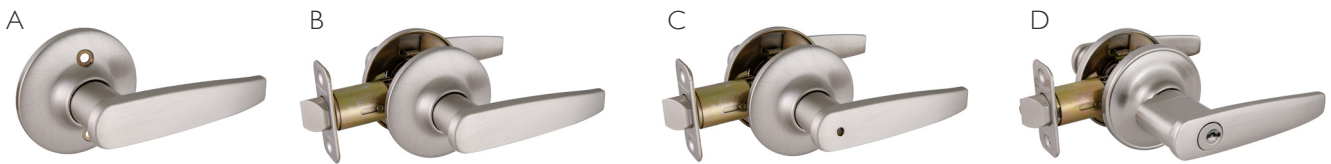

Pro Series Locksets

SPRINGDALE • DELAVAN • SCROLL
IRONWOOD • CAMBRIDGE
EGG • TULIP • BALL

- **Quality Finish with TruMatch™** – TruMatch finishes ensure matching finishes across all product categories from bath accessories and plumbing to vanity lights and cabinet hardware. The TruMatch program uses computerized plating finishes during our manufacturing process to provide the highest quality, appearance, and durability. Plating finishes are designed and tested to withstand over 96 hours of salt spray and are guaranteed to give you years of performance.
- **Corrosion Resistant Surface** – physical vapor deposition, or PVD, is a finish that is applied most commonly to bathroom fixtures and entry hardware due to their frequent exposure to moisture and/or salt air. This finish creates a durable surface that is scratch, corrosion and tarnish resistant. It also aids in preventing finish discoloration or patina.
- Five TruMatch™ finishes coordinate with any style
- Contractor-preferred adjustable latch for large projects
- Custom keying services available for a single door or multiple buildings
- Available in 8 classic and modern profiles

FUNCTION	BOX PACK PRODUCT#
A Dummy/decorative	778878
B Passage/Hall & closet	778894
C Privacy/Bed & bath	778902
D Keyed entry	778886

SATIN NICKEL

FUNCTION	BOX PACK PRODUCT#
A Dummy/decorative	700609
B Passage/Hall & closet	700484
Passage - universal	742841
C Privacy/Bed & bath	700492
Privacy - universal	742858
D Keyed entry	700500

OIL RUBBED BRONZE

FUNCTION	BOX PACK PRODUCT#
A Dummy/decorative	700617
B Passage/Hall & closet	700526
C Privacy/Bed & bath	700534
D Keyed entry	700542

POLISHED CHROME

FUNCTION	BOX PACK PRODUCT#
A Dummy/decorative	778977
B Passage/Hall & closet	778993
C Privacy/Bed & bath	779009
D Keyed entry	778985