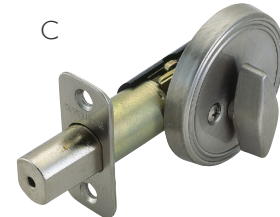

Pro Series Locksets

SPRINGDALE • DELAVAN • SCROLL
IRONWOOD • CAMBRIDGE
EGG • TULIP • BALL

- **Quality Finish with TruMatch™** – TruMatch finishes ensure matching finishes across all product categories from bath accessories and plumbing to vanity lights and cabinet hardware. The TruMatch program uses computerized plating finishes during our manufacturing process to provide the highest quality, appearance, and durability. Plating finishes are designed and tested to withstand over 96 hours of salt spray and are guaranteed to give you years of performance.
- **Corrosion Resistant Surface** – physical vapor deposition, or PVD, is a finish that is applied most commonly to bathroom fixtures and entry hardware due to their frequent exposure to moisture and/or salt air. This finish creates a durable surface that is scratch, corrosion and tarnish resistant. It also aids in preventing finish discoloration or patina.
- Five TruMatch™ finishes coordinate with any style
- Contractor-preferred adjustable latch for large projects
- Custom keying services available for a single door or multiple buildings
- Available in 8 classic and modern profiles

Ball

SATIN NICKEL

	FUNCTION	BOX PACK PRODUCT#
A	Dummy/decorative	781856
B	Passage/Hall & closet	781872
C	Privacy/Bed & bath	781864
D	Keyed entry	781880

OIL RUBBED BRONZE

	FUNCTION	BOX PACK PRODUCT#
A	Dummy/decorative	791616
B	Passage/Hall & closet	791582
C	Privacy/Bed & bath	791590
D	Keyed entry	791608

POLISHED BRASS

	FUNCTION	BOX PACK PRODUCT#
A	Dummy/decorative	783191
B	Passage/Hall & closet	782912
C	Privacy/Bed & bath	782920
D	Keyed entry	782938

Deadbolts

MATTE BLACK

FUNCTION	BOX PACK PRODUCT#
A Single cylinder	780262