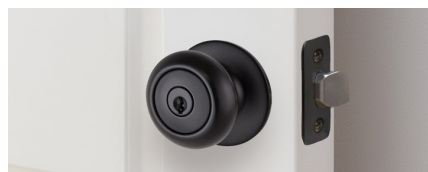

Pro Series Locksets

SPRINGDALE • DELAVAN • SCROLL
IRONWOOD • CAMBRIDGE
EGG • TULIP • BALL

- **Quality Finish with TruMatch™** – TruMatch finishes ensure matching finishes across all product categories from bath accessories and plumbing to vanity lights and cabinet hardware. The TruMatch program uses computerized plating finishes during our manufacturing process to provide the highest quality, appearance, and durability. Plating finishes are designed and tested to withstand over 96 hours of salt spray and are guaranteed to give you years of performance.
- **Corrosion Resistant Surface** – physical vapor deposition, or PVD, is a finish that is applied most commonly to bathroom fixtures and entry hardware due to their frequent exposure to moisture and/or salt air. This finish creates a durable surface that is scratch, corrosion and tarnish resistant. It also aids in preventing finish discoloration or patina.
- Five TruMatch™ finishes coordinate with any style
- Contractor-preferred adjustable latch for large projects
- Custom keying services available for a single door or multiple buildings
- Available in 8 classic and modern profiles

CAMBRIDGE