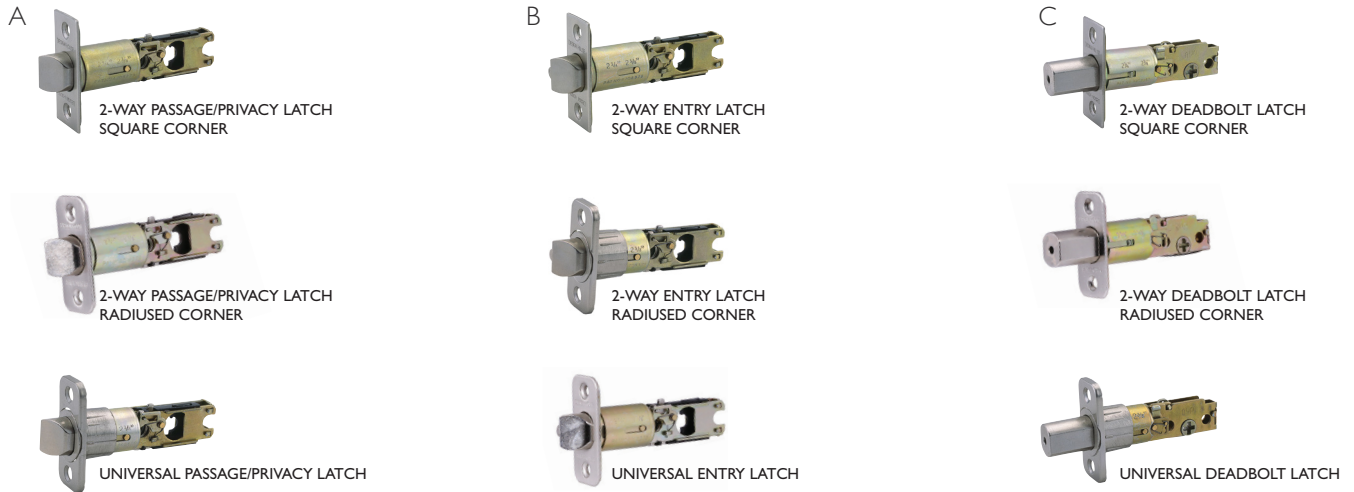

Pro Series Locksets

SPRINGDALE • DELAVAN • SCROLL
IRONWOOD • CAMBRIDGE
EGG • TULIP • BALL

- **Quality Finish with TruMatch™** – TruMatch finishes ensure matching finishes across all product categories from bath accessories and plumbing to vanity lights and cabinet hardware. The TruMatch program uses computerized plating finishes during our manufacturing process to provide the highest quality, appearance, and durability. Plating finishes are designed and tested to withstand over 96 hours of salt spray and are guaranteed to give you years of performance.
- **Corrosion Resistant Surface** – physical vapor deposition, or PVD, is a finish that is applied most commonly to bathroom fixtures and entry hardware due to their frequent exposure to moisture and/or salt air. This finish creates a durable surface that is scratch, corrosion and tarnish resistant. It also aids in preventing finish discoloration or patina.
- Five TruMatch™ finishes coordinate with any style
- Contractor-preferred adjustable latch for large projects
- Custom keying services available for a single door or multiple buildings
- Available in 8 classic and modern profiles

SATIN NICKEL

FUNCTION	BOX PACK PRODUCT#
A Single cylinder	783589
Universal latch	740423
B Double cylinder	783829
C Single sided	750836

POLISHED CHROME

FUNCTION	BOX PACK PRODUCT#
A Single cylinder	779058

POLISHED BRASS

FUNCTION	BOX PACK PRODUCT#
A Single cylinder	782763
B Double cylinder	782771

Adjustable Replacement Latches

SATIN NICKEL

FUNCTION	SQUARE CORNER	RADIUSED CORNER	UNIVERSAL LATCH
A Passage/Privacy	▲ 790774	790253	
B Entry/Deadlock	790782		
C Deadbolt	790758	790634	783332

OIL RUBBED BRONZE

FUNCTION	SQUARE CORNER	RADIUSED CORNER	UNIVERSAL LATCH
A Passage/Privacy	▲ 705806	▲ 790287	783357
B Entry/Deadlock	703561	790527	783340

POLISHED BRASS

FUNCTION	SQUARE CORNER	RADIUSED CORNER	UNIVERSAL LATCH
A Passage/Privacy		▲ 790212	▲ 783175
B Entry/Deadlock	▲ 786111	▲ 790295	▲ 783209
C Deadbolt	786103		783217