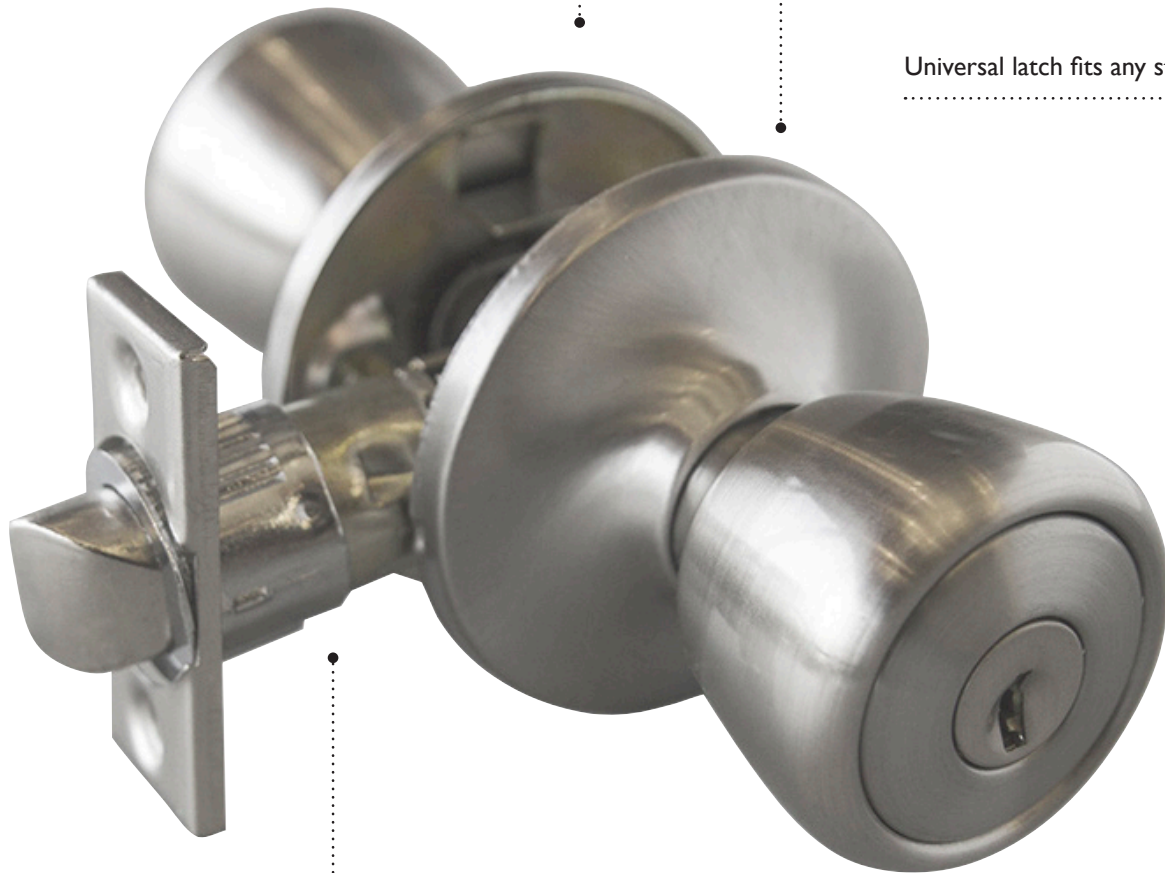

Gateway Series Locksets

TERRACE • STRATFORD

STRATFORD GATEWAY SERIES LOCKSET

- **Quality Finish with TruMatch™** – TruMatch finishes ensure matching finishes across all product categories from bath accessories and plumbing to vanity lights and cabinet hardware. The TruMatch program uses computerized plating finishes during our manufacturing process to provide the highest quality, appearance, and durability. Plating finishes are designed and tested to withstand over 96 hours of salt spray and are guaranteed to give you years of performance.
- **Corrosion Resistant Surface** – physical vapor deposition, or PVD, is a finish that is applied most commonly to bathroom fixtures and entry hardware due to their frequent exposure to moisture and/or salt air. This finish creates a durable surface that is scratch, corrosion and tarnish resistant. It also aids in preventing finish discoloration or patina.
- Shelf-ready merchandiser tray
- Universal latch fits any standard door

ANTIQUÉ BRASS

	FUNCTION	VIEW PACK PRODUCT#
D	Keyed entry	728345

Stratford

SATIN NICKEL

FUNCTION	VIEW PACK PRODUCT#
A Dummy/decorative RH	727925
Dummy/decorative LH	726984
B Passage/Hall & closet	727941
C Privacy/Bed & bath	727958
D Keyed entry	727933
Keyed entry & deadbolt	727966

SATIN
NICKEL

OIL RUBBED
BRONZE

POLISHED
BRASS

Deadbolts

SATIN NICKEL

FUNCTION	VIEW PACK PRODUCT#
A Single cylinder	727446

OIL RUBBED BRONZE

FUNCTION	VIEW PACK PRODUCT#
A Single cylinder	727420

POLISHED BRASS

FUNCTION	VIEW PACK PRODUCT#
A Single cylinder	727438

Gateway Series Locksets Features & Benefits

Corrosion resistant surface (PVD finish)

Universal latch fits any standard door

Anti-bump security