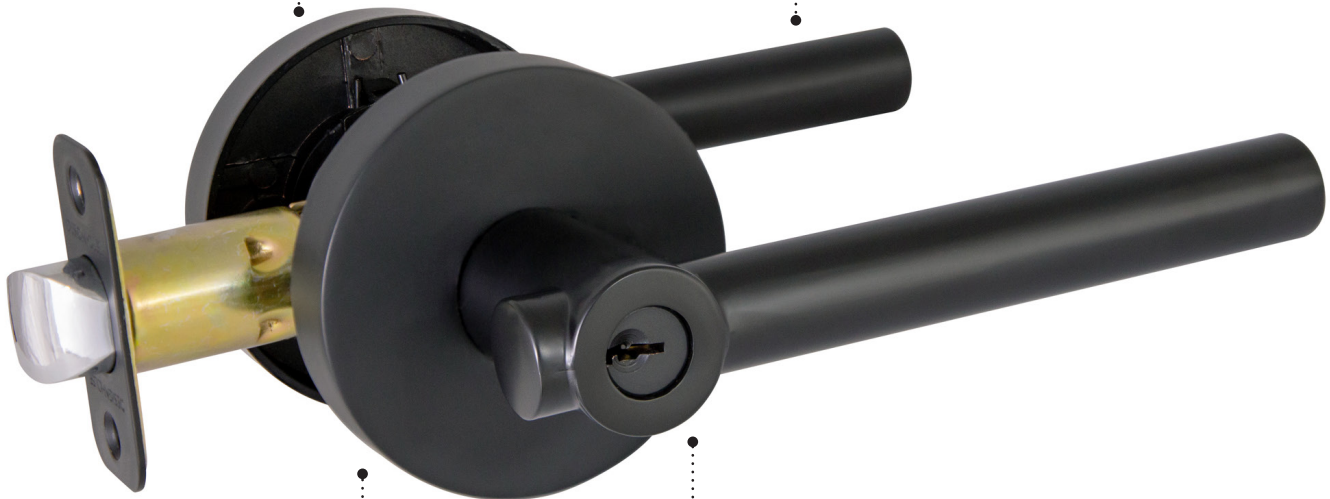

Emblem Series Locksets

EASTPORT • KARSEN

EASTPORT EMBLEM SERIES LOCKSET

- **Quality Finish with TruMatch™** – TruMatch finishes ensure matching finishes across all product categories from bath accessories and plumbing to vanity lights and cabinet hardware. The TruMatch program uses computerized plating finishes during our manufacturing process to provide the highest quality, appearance, and durability. Plating finishes are designed and tested to withstand over 96 hours of salt spray and are guaranteed to give you years of performance.
- **Corrosion Resistant Surface** – physical vapor deposition, or PVD, is a finish that is applied most commonly to bathroom fixtures and entry hardware due to their frequent exposure to moisture and/or salt air. This finish creates a durable surface that is scratch, corrosion and tarnish resistant. It also aids in preventing finish discoloration or patina.
- Multiple modern profiles in elegant finishes
- Matching deadbolts and color-matched hardware
- Solid cast construction

FUNCTION	BOX PACK PRODUCT#
A Square single cylinder	595702
B Round single cylinder	595710

SATIN NICKEL

FUNCTION	BOX PACK PRODUCT#
A Square single cylinder	581835
B Round single cylinder	▲ 581868

Includes 2W adjustable latch

Emblem Series Locksets

Radius and square corner faceplates included

Universal latches

	FUNCTION	PRODUCT #		PRODUCT #	
A	6W Entry latch	582189	Satin nickel	▲ 582197	Bronze
B	6W Passage latch	582213	Satin nickel	▲ 582221	Bronze
C	6W Deadbolt latch	582247	Satin nickel	▲ 582254	Bronze

Includes 2W adjustable latch

Emblem Series Locksets Features & Benefits

ANTI-BUMP
SECURITY

MATTE
BLACK

SATIN
NICKEL

BRUSHED
BRONZE

Fully reversible for both left- or right-hand doors

Contractor-preferred adjustable
latch for large projects