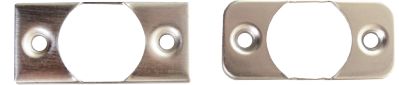

SATIN NICKEL

FUNCTION	BOX PACK PRODUCT#
A Dummy/decorative	580944
B Passage/hall & closet	580951
C Privacy/bed & bath	580969
D Keyed entry	580977

Emblem Series Locksets

Karsen

MATTE BLACK

FUNCTION	BOX PACK PRODUCT#
A Dummy/decorative	582361
B Passage/hall & closet	582395
C Privacy/bed & bath	582403
D Keyed entry	582379
Keyed entry and deadbolt	582387
Handleset	582593

SATIN NICKEL

FUNCTION	BOX PACK PRODUCT#
A Dummy/decorative	581090
B Passage/hall & closet	581108
C Privacy/bed & bath	581116
D Keyed entry	581124
Handleset	581959

Includes 2W adjustable latch

Deadbolts

MATTE BLACK

FUNCTION	BOX PACK PRODUCT#
A Square single cylinder	595702
B Round single cylinder	595710

SATIN NICKEL

FUNCTION	BOX PACK PRODUCT#
A Square single cylinder	581835
B Round single cylinder	▲ 581868

Includes 2W adjustable latch

Emblem Series Locksets

Radius and square corner faceplates included

Universal latches

	FUNCTION	PRODUCT #		PRODUCT #	
A	6W Entry latch	582189	Satin nickel	▲ 582197	Bronze
B	6W Passage latch	582213	Satin nickel	▲ 582221	Bronze
C	6W Deadbolt latch	582247	Satin nickel	▲ 582254	Bronze