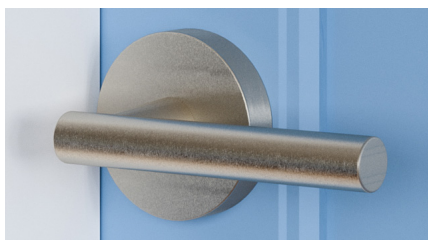

Emblem Series Locksets

EASTPORT • KARSEN

EASTPORT EMBLEM SERIES LOCKSET

- **Quality Finish with TruMatch™** – TruMatch finishes ensure matching finishes across all product categories from bath accessories and plumbing to vanity lights and cabinet hardware. The TruMatch program uses computerized plating finishes during our manufacturing process to provide the highest quality, appearance, and durability. Plating finishes are designed and tested to withstand over 96 hours of salt spray and are guaranteed to give you years of performance.
- **Corrosion Resistant Surface** – physical vapor deposition, or PVD, is a finish that is applied most commonly to bathroom fixtures and entry hardware due to their frequent exposure to moisture and/or salt air. This finish creates a durable surface that is scratch, corrosion and tarnish resistant. It also aids in preventing finish discoloration or patina.
- Multiple modern profiles in elegant finishes
- Matching deadbolts and color-matched hardware
- Solid cast construction

EASTPORT

KARSEN

Emblem Entry Handlesets

MATTE BLACK

SATIN NICKEL

Moderno

MODERNO

MATTE BLACK

INSIDE TRIM	TWO WAY LATCH PRODUCT#
A Eastport	582643
B Karsen	582593

SATIN NICKEL

INSIDE TRIM	TWO WAY LATCH PRODUCT#
B Karsen	581959

Note: To convert 2W handlesets to universal, add deadbolt and passage latch.

Includes 2W adjustable latch

Emblem Series Locksets Features & Benefits

ANTI-BUMP
SECURITY

MATTE
BLACK

SATIN
NICKEL

BRUSHED
BRONZE

Fully reversible for both left- or right-hand doors

Contractor-preferred adjustable
latch for large projects