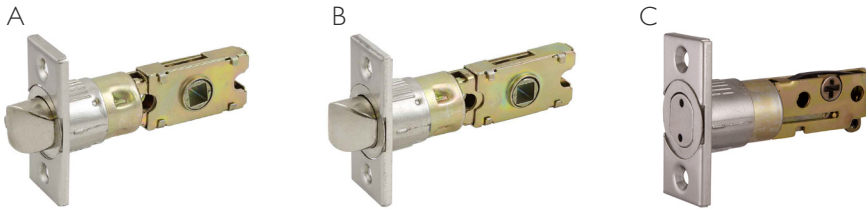

Emblem Series Locksets

Radius and square corner faceplates included

Universal latches

	FUNCTION	PRODUCT #		PRODUCT #	
A	6W Entry latch	582189	Satin nickel	▲ 582197	Bronze
B	6W Passage latch	582213	Satin nickel	▲ 582221	Bronze
C	6W Deadbolt latch	582247	Satin nickel	▲ 582254	Bronze

Includes 2W adjustable latch