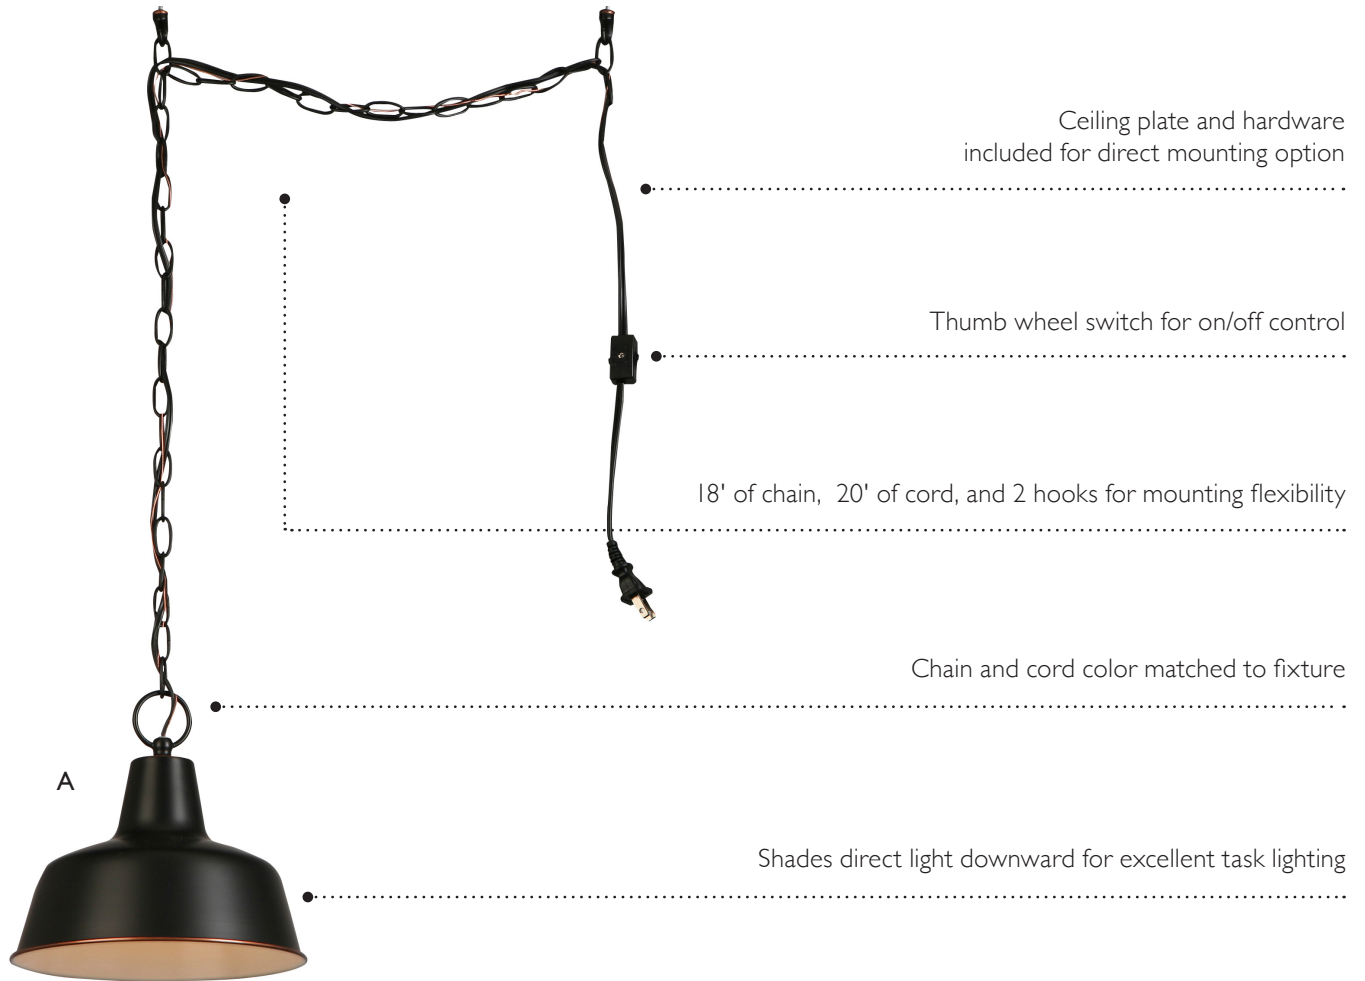

- Constructed with formed steel and a metal shade
- 10-year limited warranty
- Light fixture uses a 60 Watt medium base incandescent lamp and is rated for 120-volts
- Wall lights are UL/cUL listed for use in wet locations or for use indoor or outdoors
- White interiors help reflect light downward (Galvanized color has a galvanized interior finish)

WHITE

RUSTIC RED

GALVANIZED

Curved "shepherd's hook" arm provides style and helps keep the fixture in a downward position

Formed steel shade

White underside reflects light downward for safety and security

Wall mount at entryways, back doors, on garages or inside

PRODUCT #	DESCRIPTION	FINISH	DIMENSIONS
A 588285	Mason downlight	Black and gold	11" h x 8 ³ / ₈ " w x 10 ¹ / ₂ " d
B 588277	Mason downlight	Navy and gold	11" h x 8 ³ / ₈ " w x 10 ¹ / ₂ " d
C 588434	Mason downlight	Copper paint	11" h x 8 ³ / ₈ " w x 10 ¹ / ₂ " d
D 588855-BLK	Mason downlight, 2pk	Matte black	11" h x 8 ³ / ₈ " w x 10 ¹ / ₂ " d
E 519504	Mason downlight	Oil rubbed bronze	11" h x 8 ³ / ₈ " d x 10 ¹ / ₂ " d
579375	Mason downlight	Oil rubbed bronze	13 ¹ / ₈ " h x 10 ³ / ₈ " d x 12 ⁵ / ₈ " d
LED 588269	Mason integrated LED light	Oil rubbed bronze	11" h x 8 ³ / ₈ " d x 10 ¹ / ₂ " d
F 589218-ORB	Mason downlight, 2pk	Oil rubbed bronze	11" h x 8 ³ / ₈ " w x 10 ¹ / ₂ " d
G 579367	Mason downlight	Satin black	11" h x 8 ³ / ₈ " w x 10 ¹ / ₂ " d
588830-SB	Mason downlight	Satin black	13 ¹ / ₈ " h x 10 ³ / ₈ " w x 12 ⁵ / ₈ " d
H 579334	Mason downlight	Navy blue	11" h x 8 ³ / ₈ " w x 10 ¹ / ₂ " d
I 579342	Mason downlight	Forest green	11" h x 8 ³ / ₈ " w x 10 ¹ / ₂ " d
J 579359	Mason downlight	White	11" h x 8 ³ / ₈ " w x 10 ¹ / ₂ " d
K 520559	Mason downlight	Rustic red	11" h x 8 ³ / ₈ " w x 10 ¹ / ₂ " d
L 520965	Mason downlight	Galvanized	11" h x 8 ³ / ₈ " w x 10 ¹ / ₂ " d
579383	Mason downlight	Galvanized	13 ¹ / ₈ " h x 10 ³ / ₈ " w x 12 ⁵ / ₈ " d