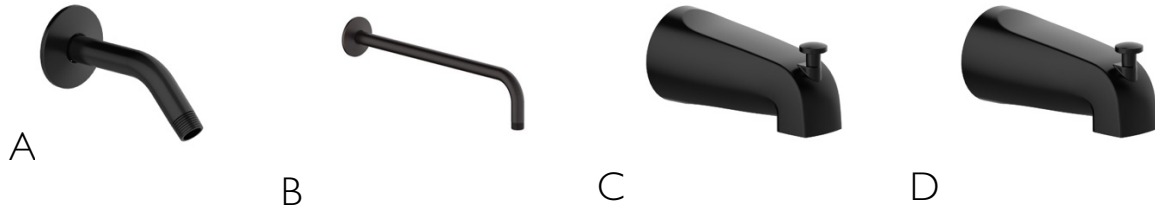

Showering Parts and Accessories

	FUNCTION	BOX PACK PRODUCT #
A	Shower Arm with Escutcheon	841486
B	14.5" Shower Arm and Flange	841494-BLK
C	Slip-on Tub Diverter Spout	595629
D	Tub Diverter Spout	595611

Note: Showering Parts and Accessories are available in additional finishes. Reference the Design House online catalog for full product details.