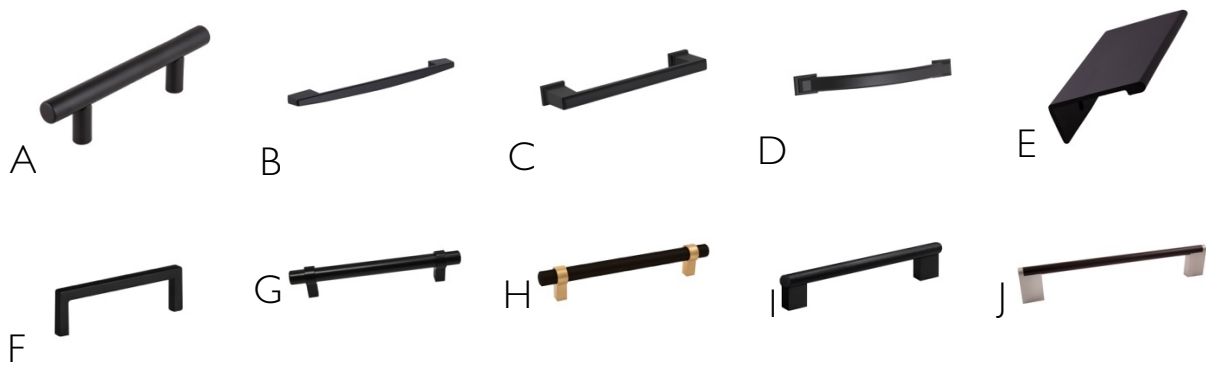

Cabinet Pulls

	FUNCTION	BOX PACK PRODUCT #
A	Hollow Bar Pull, 3" CC, 10pk	208066
	Hollow Bar Pull, 3-3/4" CC, 10pk	559666
B	Brody Pull, 5" CC, 10pk	189233
C	Gage Pull, 5" CC, 10pk	189167
D	Devan Pull, 5" CC, 10pk	189183
E	Edge Finger Pull, 2" length, 1" CC, 10pk	206623-BLK
F	Portico Pull, 104mm length, 5pk	206524
G	Emery Pull, 3-3/4" length, 128 CC, 5pk	189423-MB
	Emery Pull, 5-1/16" length, 96 CC, 5pk	189449-MB
H	Emery Pull, 3-3/4" length, 128 CC, 5pk	189423-BGD
	Emery Pull, 5-1/16" length, 96 CC, 5pk	189449-BGD
I	Porter Pull, 3-3/4" length, 96mm CC, 5pk	189464-MB
	Porter Pull, 5" length, 128mm CC, 5pk	189472-MB
J	Stone Ridge Pull, 3-3/4" length, 96mm CC, 5pk	189480-BSN
	Stone Ridge Pull, 5" length, 128mm CC, 5pk	189498-BSN