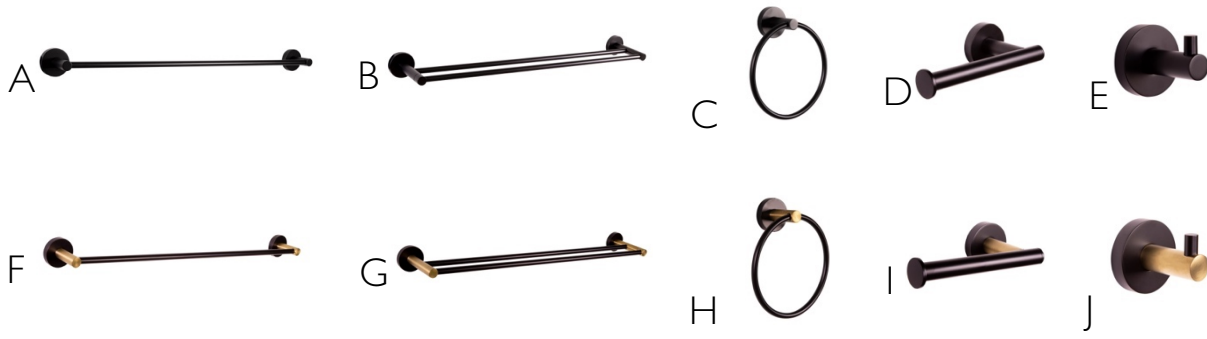

Kelton Bath Accessories

	FUNCTION	BOX PACK PRODUCT #
A	Kelton 24" Towel Bar	582726-MB
B	Kelton Double Towel Bar	582759-MB
C	Kelton Towel Ring	582767-MB
D	Kelton Toilet Paper Holder	582742-MB
E	Kelton Robe Hook	582734-MB
	Kelton 4-Piece Bath Accessory Kit	188433-MB
F	Kelton 24" Towel Bar	582726-BGD
G	Kelton Double Towel Bar	582759-BGD
H	Kelton Towel Ring	582767-BGD
I	Kelton Toilet Paper Holder	582742-BGD
J	Kelton Robe Hook	582734-BGD
	Kelton 4-Piece Bath Accessory Kit	188433-BGD