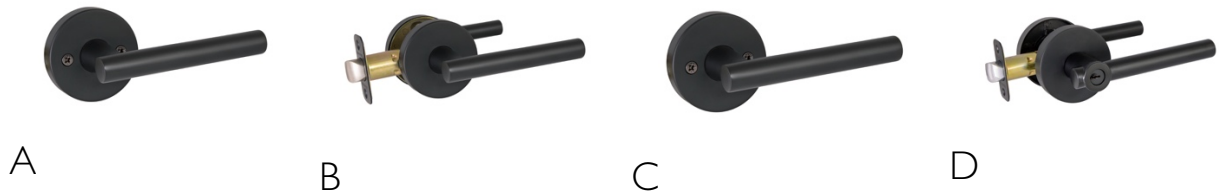

Eastport Locksets

	FUNCTION	BOX PACK PRODUCT #
A	Eastport Dummy/Decorative Lockset	582601
B	Eastport Passage/Hall & Closet Lockset	582627
C	Eastport Privacy/Bed & Bath Lockset	582635
D	Eastport Keyed Entry Lockset	582619
	Eastport Keyed Entry and Deadbolt Lockset	582650

Note: The Eastport Lockset Collection is available in additional finishes. Reference the Design House online catalog for full product details.