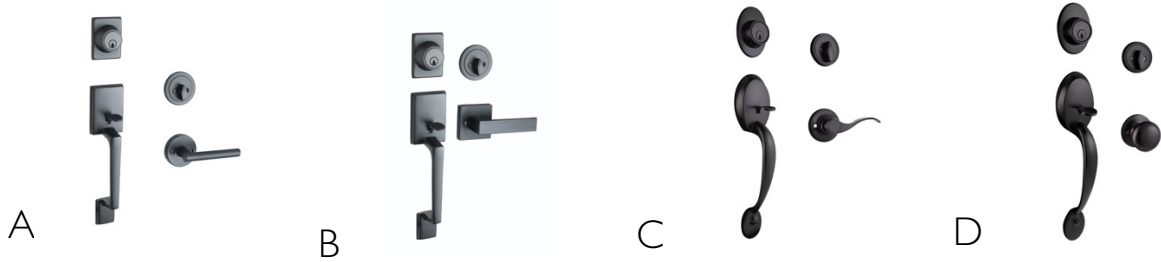

Handlesets

	FUNCTION	BOX PACK PRODUCT #
A	Eastport Handleset	582643
B	Karsen Handleset	582593
C	Coventry Springdale Handleset	778910
D	Coventry Cambridge Handleset	778969

Note: Handlesets are available in additional finishes. Reference the Design House online catalog for full product details.