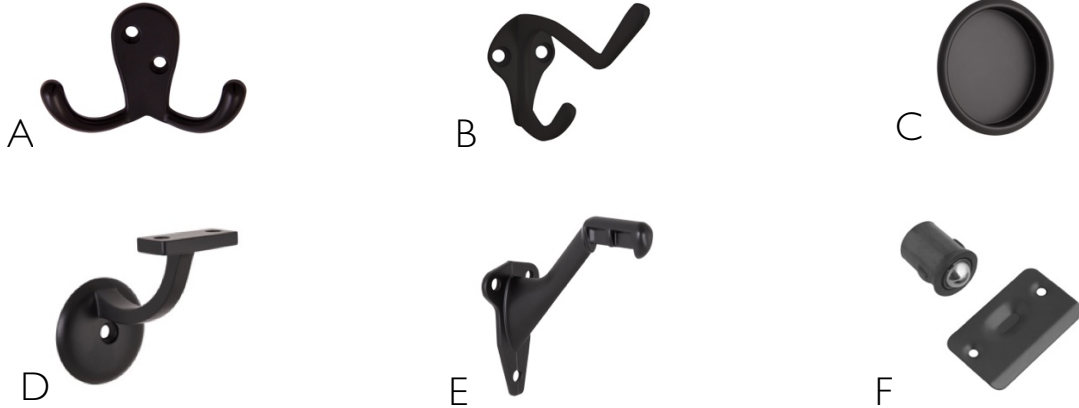

Accessories

	FUNCTION	BOX PACK PRODUCT #
A	3" Double Hook, 5pk	207746
	3" Double Hook, 10pk	207787
B	3" Double Hat & Coat Hook, 5pk	188144
C	Closet Door Finger Pull, 4pk	188177
D	Jumbo Hand Rail Bracket, 5pk	188169
E	Standard Hand Rail Bracket, 5pk	188151
F	Drive-In Ball Catch, 2pk	189266

Note: Accessories are available in additional finishes. Reference the Design House online catalog for full product details.