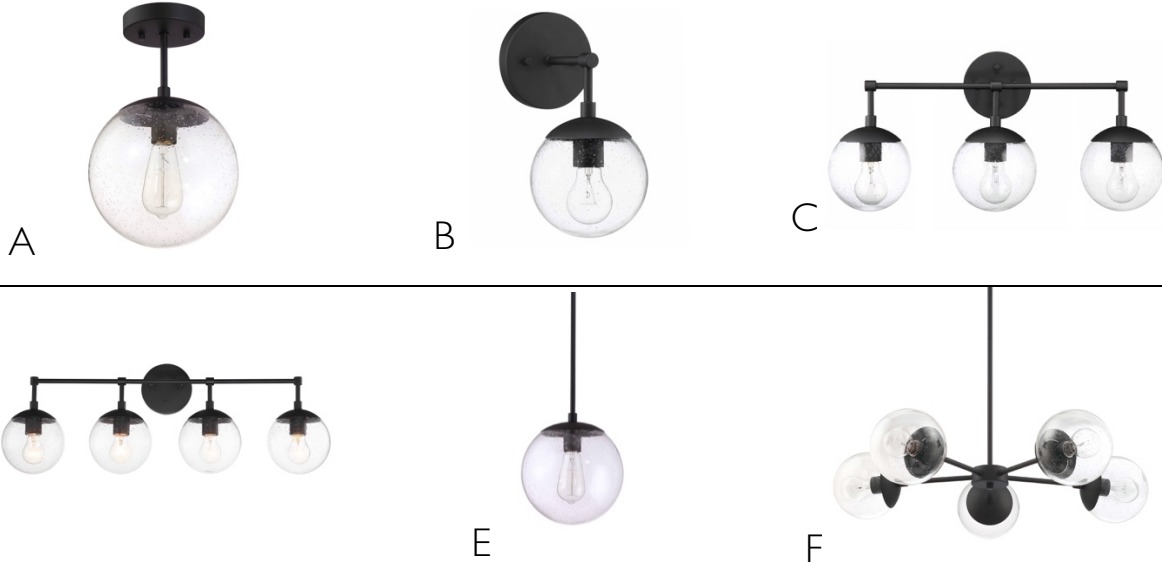

Gracelyn Light Collection

	FUNCTION	BOX PACK PRODUCT #
A	One Light Ceiling Light	588517
B	One Light Wall Light	588871-BLK
C	Three Light Vanity Light	588889-BLK
D	Four Light Vanity Light	589572
E	One Light Pendant Light	588509
F	Five Light Chandelier	588772-BLK

Note: The Gracelyn Light Collection is available in additional finishes. Reference the Design House online catalog for full product details.

Wall and Bath Lighting

	FUNCTION	BOX PACK PRODUCT #
A	Lydia One Light Wall Light	588814-BLK
B	Four Light Vanity Light	588574-BLK
C	Five Light Vanity Light	588582-BLK

Note: Wall and Bath Lighting are available in additional finishes. Reference the Design House online catalog for full product details.