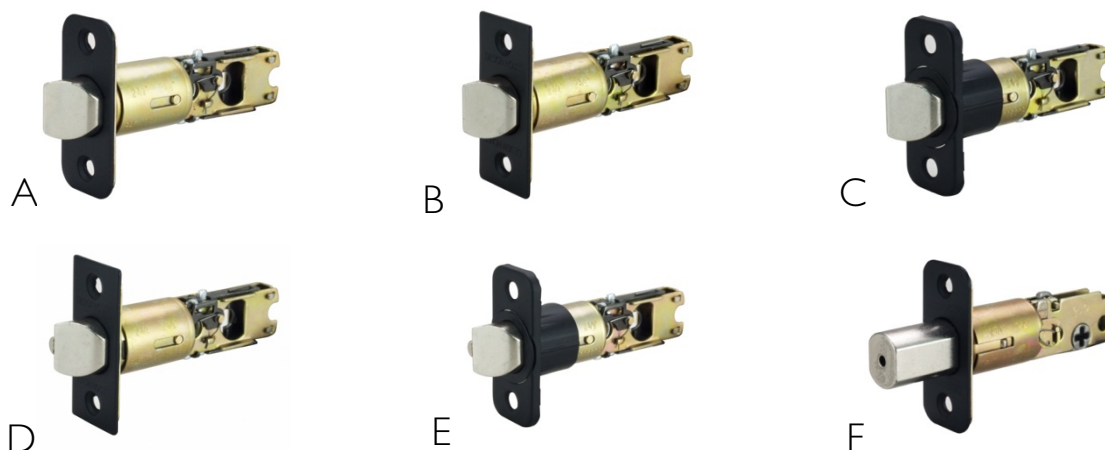

A

B

C

D

Scroll Locksets

	FUNCTION	BOX PACK PRODUCT #
A	Scroll Dummy/Decorative Lockset	779207
B	Scroll Passage/Hall & Closet Lockset	779215
C	Scroll Privacy/Bed & Bath Lockset	779223
D	Scroll Keyed Entry Lockset	779231

Deadbolts

	FUNCTION	BOX PACK PRODUCT #
A	Emblem Square Deadbolt	595702
B	Emblem Round Deadbolt	595710
C	Single Cylinder Deadbolt	780262

Note: Deadbolts are available in additional finishes. Reference the Design House online catalog for full product details.

Latches

	FUNCTION	BOX PACK PRODUCT #
A	Passage/Privacy; Radius Corner	779314
B	Passage/Privacy; Square Corner	779330
C	Passage/Privacy; 6-Way Universal	779322
D	Entry/Deadlock; Square Corner	779280
E	Entry/Deadlock; 6-Way Universal	779298
F	Deadbolt; Radius Corner	779306