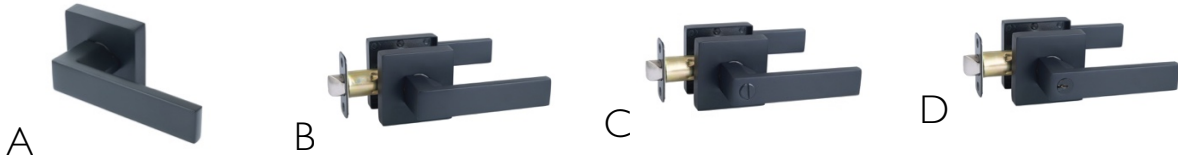

Karsen Locksets

	FUNCTION	BOX PACK PRODUCT #
A	Karsen Dummy/Decorative Lockset	582361
B	Karsen Passage/Hall & Closet Lockset	582395
C	Karsen Privacy/Bed & Bath Lockset	582403
D	Karsen Keyed Entry Lockset	582379
	Karsen Keyed Entry and Deadbolt Lockset	582387

Note: The Karsen Lockset Collection is available in additional finishes. Reference the Design House online catalog for full product details.