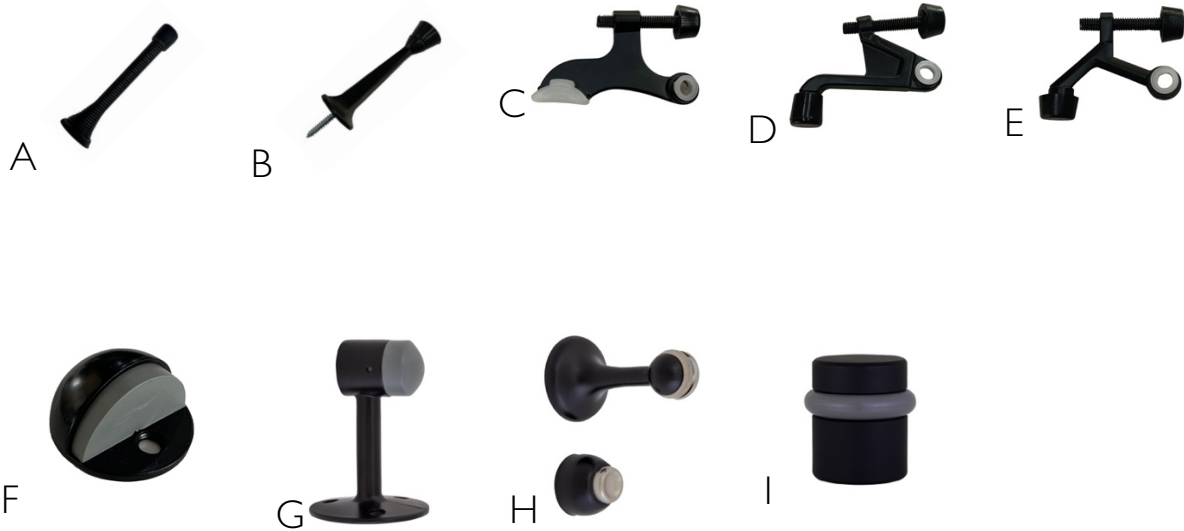

Door Stops

	FUNCTION	BOX PACK PRODUCT #
A	3" Spring Door Stop, 10pk	189035
B	3" Cast Door Stop, 10pk	189043
C	Hollow Core Hinge Pin Door Stop, 5pk	189118
	Hollow Core Hinge Pin Door Stop, 10pk	189126
D	Jumbo Hinge Pin Door Stop, 5pk	189076
	Jumbo Hinge Pin Door Stop, 10pk	189084
E	Hinge Pin Door Stop, 5pk	189050
	Hinge Pin Door Stop, 10pk	189068
F	Dome Door Stop, 5pk	189134
G	Gooseneck Door Stop, 2pk	189290-MB
	Gooseneck Door Stop, 4pk	189308-MB
H	Magnetic Door Stop, 2pk	189316-MB
	Magnetic Door Stop, 4pk	189324-MB
I	Modern Cylindrical Doorstop, 2pk	189332-MB

Note: Doorstops are available in additional finishes. Reference the Design House online catalog for full product details.