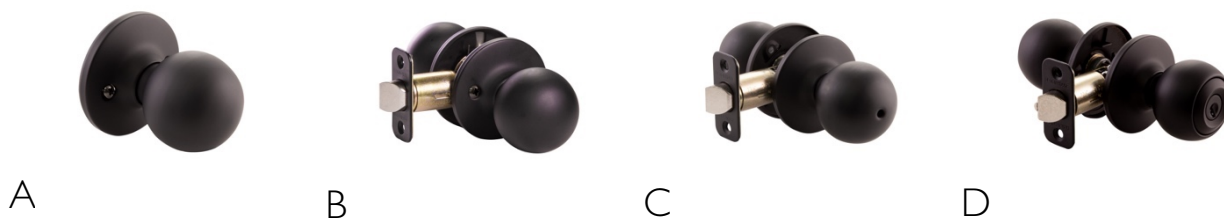

Ball Locksets

	FUNCTION	BOX PACK PRODUCT #
A	Ball Dummy/Decorative Lockset	779082
B	Ball Passage/Hall & Closet Lockset	779090
C	Ball Privacy/Bed & Bath Lockset	779108
D	Ball Keyed Entry Lockset	779116