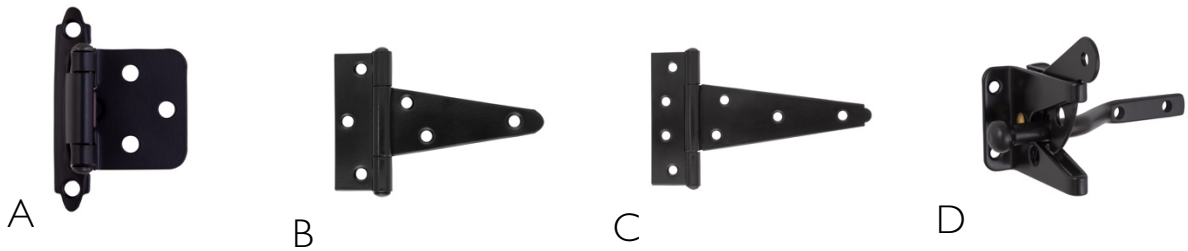

Outdoor Hardware

	FUNCTION	BOX PACK PRODUCT #
A	Overlay Hinges, 10pk	189662-MB
	Overlay Hinges, 20pk	189670-MB
B	T-Hinge 4" x 2.5" for Gate or Shutter, 4pk	189373-MB
C	T-Hinge 5" x 2.8" for Gate or Shutter, 4pk	189399-MB
D	Self-Locking Gate Latch, 2pk	189407-MB

Note: Outdoor hardware is available in additional finishes. Reference the Design House online catalog for full product details.